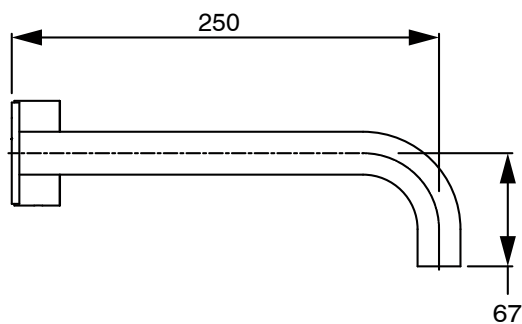

SUSSEX

Sussex Pure Progressive Wall Bath Mixer Tap System 250mm with Linear Textured Handle Chrome

2224694

SPECIFICATIONS

Recommended Use	Residential;Commercial
Colour Finish	Polished Chrome
Primary Material	DR Brass
Recommended Pressure Range	150 - 500 kPa as per AS3500
Max Continuous Working Temperature (deg C)	65
Min Continuous Working Temperature (deg C)	1

WARRANTY

Residential Use (Years)	40
Commercial Use (Years)	10

Please refer to Sussex Warranty page for full Terms and Conditions

Dimensions are nominal measurements only.

CLEANING RECOMMENDATIONS:

We recommend the use of soapy water or approved cleaners. This product should not be cleaned with abrasive materials. Damage caused by any improper treatment is not covered by the product warranty. Refer to Warranty Conditions

Disclaimer: Products in this specification manual must by regulation be installed by licensed and registered trade people. The manufacturer/distributor reserves the right to vary specifications or delete models from their range without prior notification. Dimensions are nominal measurements only. Dimensions and set-outs listed are correct at time of publication however the manufacturer/distributor takes no responsibility for printing errors.

Published 10/04/2026

To see the complete Sussex range go to www.reece.com.au