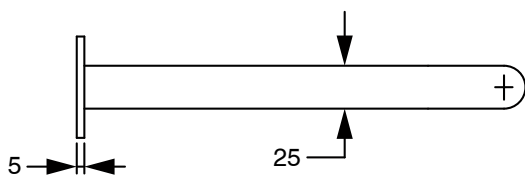

SUSSEX

Sussex Pure Progressive Wall Bath Mixer Tap System 250mm with Linear Textured Handle Chrome

2224694

SPECIFICATIONS

Recommended Use	Residential;Commercial
Colour Finish	Polished Chrome
Primary Material	DR Brass
Recommended Pressure Range	150 - 500 kPa as per AS3500
Max Continuous Working Temperature (deg C)	65
Min Continuous Working Temperature (deg C)	1

WARRANTY

Residential Use (Years)	40
Commercial Use (Years)	10

Please refer to Sussex Warranty page for full Terms and Conditions

Dimensions are nominal measurements only.

CLEANING RECOMMENDATIONS:

We recommend the use of soapy water or approved cleaners. This product should not be cleaned with abrasive materials. Damage caused by any improper treatment is not covered by the product warranty. Refer to Warranty Conditions

Disclaimer: Products in this specification manual must by regulation be installed by licensed and registered trade people. The manufacturer/distributor reserves the right to vary specifications or delete models from their range without prior notification. Dimensions are nominal measurements only. Dimensions and set-outs listed are correct at time of publication however the manufacturer/distributor takes no responsibility for printing errors.

Published 10/04/2026

To see the complete Sussex range go to www.reece.com.au