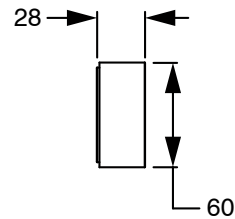

SUSSEX

Sussex Pure Progressive Wall Bath Mixer Tap System 250mm with Linear Textured Handle Chrome

2224694

SPECIFICATIONS

Recommended Use	Residential;Commercial
Colour Finish	Polished Chrome
Primary Material	DR Brass
Recommended Pressure Range	150 - 500 kPa as per AS3500
Max Continuous Working Temperature (deg C)	65
Min Continuous Working Temperature (deg C)	1

WARRANTY

Residential Use (Years)	40
Commercial Use (Years)	10

Please refer to Sussex Warranty page for full Terms and Conditions