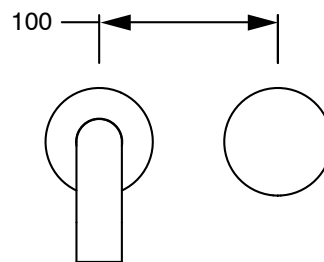

SUSSEX

Sussex Pure Progressive Wall Bath Mixer Tap System 250mm with Linear Textured Handle Chrome

2224694

SPECIFICATIONS

Recommended Use	Residential;Commercial
Colour Finish	Polished Chrome
Primary Material	DR Brass
Recommended Pressure Range	150 - 500 kPa as per AS3500
Max Continuous Working Temperature (deg C)	65
Min Continuous Working Temperature (deg C)	1

WARRANTY

Residential Use (Years)	40
Commercial Use (Years)	10

Please refer to Sussex Warranty page for full Terms and Conditions

Dimensions are nominal measurements only.

CLEANING RECOMMENDATIONS:

We recommend the use of soapy water or approved cleaners. This product should not be cleaned with abrasive materials. Damage caused by any improper treatment is not covered by the product warranty. Refer to Warranty Conditions

Disclaimer: Products in this specification manual must by regulation be installed by licensed and registered trade people. The manufacturer/distributor reserves the right to vary specifications or delete models from their range without prior notification. Dimensions are nominal measurements only. Dimensions and set-outs listed are correct at time of publication however the manufacturer/distributor takes no responsibility for printing errors.

Published 10/04/2026

To see the complete Sussex range go to www.reece.com.au