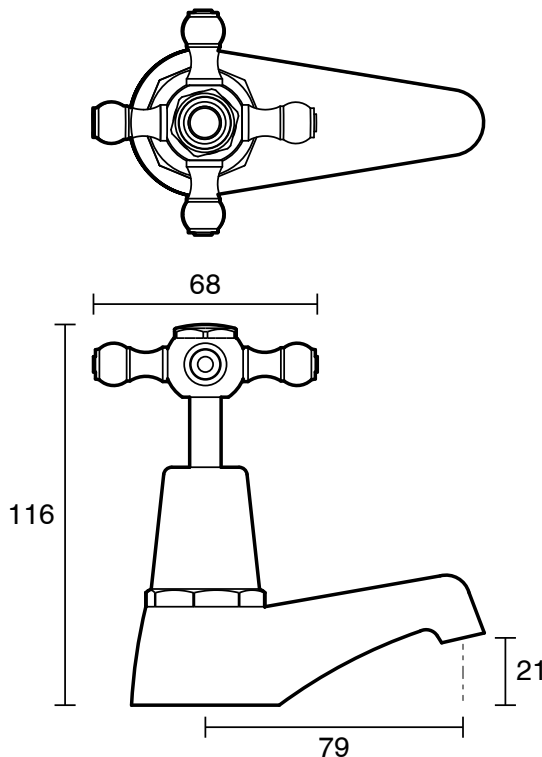

KADO

Kado Era Pillar Tap Cross Handles Chrome (5 Star)

9507603

SPECIFICATIONS

Recommended Use	Residential;Commercial
Colour	Chrome
Finish	Polished
Material	DR Brass
Recommended Pressure Range	150 - 500 kPa
Maximum Continuous Working Temperature	80 deg C
Suitable for Storage Tank Hot Water	Yes
Suitable for Continuous Flow Hot Water	Yes
Suitable for Gravity Feed Hot Water	No

WARRANTY

Residential & Commercial Use (Years)	25
Spare Parts & Labour (Years)	1

Please refer to Kado Warranty Page for full Terms and Conditions