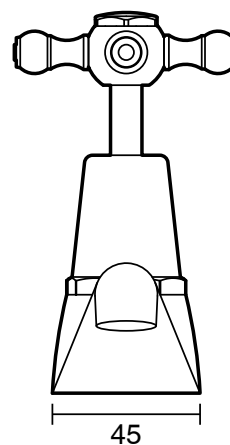

KADO

Kado Era Pillar Tap Cross Handles Chrome (5 Star)

9507603

SPECIFICATIONS

Recommended Use	Residential;Commercial
Colour	Chrome
Finish	Polished
Material	DR Brass
Recommended Pressure Range	150 - 500 kPa
Maximum Continuous Working Temperature	80 deg C
Suitable for Storage Tank Hot Water	Yes
Suitable for Continuous Flow Hot Water	Yes
Suitable for Gravity Feed Hot Water	No

WARRANTY

Residential & Commercial Use (Years)	25
Spare Parts & Labour (Years)	1

Please refer to Kado Warranty Page for full Terms and Conditions