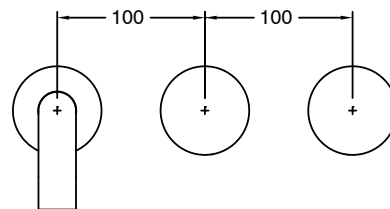

## Sussex Pure Wall Basin Hostess System 200mm PVD Brushed Gold (3 Star) Lead Free

50793

SPECIFICATIONS	
Recommended Use	Residential;Commercial
Colour Finish	Brushed Gold
Primary Material	Lead Free Brass
Recommended Pressure Range	150 - 500 kPa as per AS3500
Max Continuous Working Temperature (deg C)	65
Min Continuous Working Temperature (deg C)	1
WARRANTY	
Residential Use (Years)	40
Commercial Use (Years)	10
<i>Please refer to Sussex Warranty page for full Terms and Conditions</i>	

Dimensions are nominal measurements only.