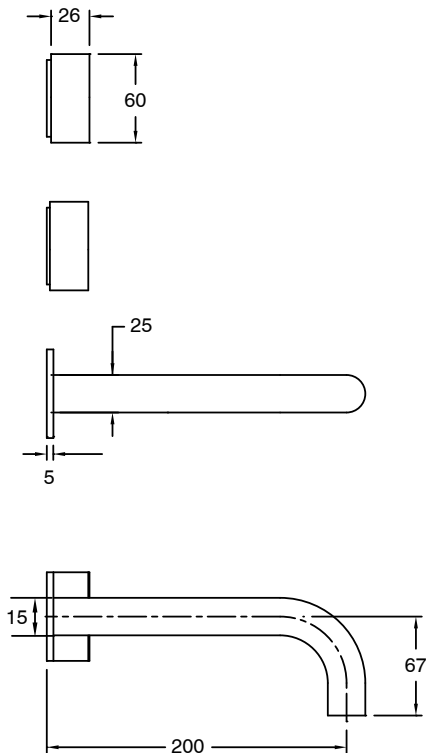

## Sussex Pure Wall Basin Hostess System 200mm PVD Brushed Gold (3 Star) Lead Free

50793

SPECIFICATIONS	
Recommended Use	Residential;Commercial
Colour Finish	Brushed Gold
Primary Material	Lead Free Brass
Recommended Pressure Range	150 - 500 kPa as per AS3500
Max Continuous Working Temperature (deg C)	65
Min Continuous Working Temperature (deg C)	1
WARRANTY	
Residential Use (Years)	40
Commercial Use (Years)	10
<i>Please refer to Sussex Warranty page for full Terms and Conditions</i>	

Dimensions are nominal measurements only.