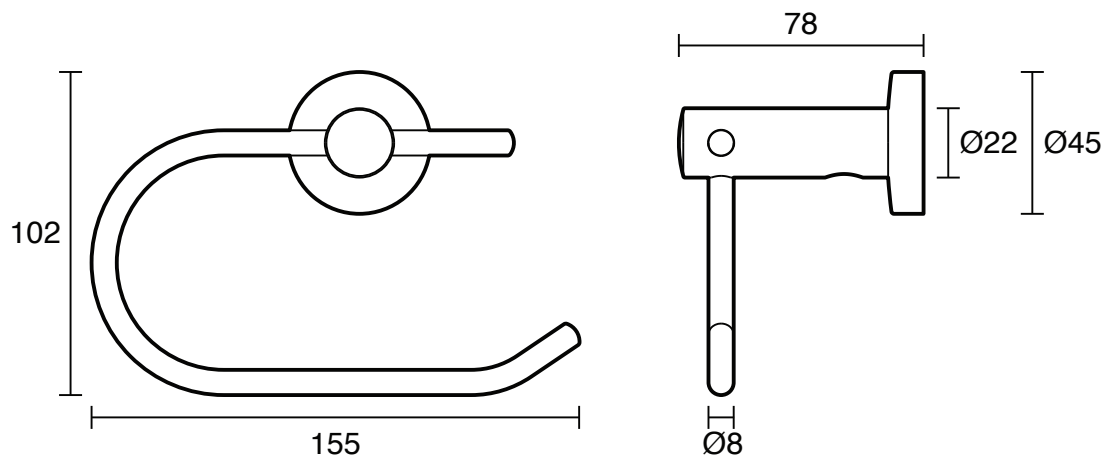

Posh Solus MK2 Toilet Roll Holder Matte Black

2263973

SPECIFICATIONS

Recommended Use	Residential;Commercial
Colour	Matte Black

WARRANTY

Residential & Commercial Use (Years) 25

Spare Parts & Labour (Years) 1

Please refer to Posh Warranty Page for full Terms and Conditions

Dimensions are nominal measurements only.

CLEANING RECOMMENDATIONS:

We recommend the use of soapy water or approved cleaners. This product should not be cleaned with abrasive materials. Damage caused by any improper treatment is not covered by the product warranty. Refer to Posh Warranty page for full Terms and Conditions.

Disclaimer: Products in this specification manual must by regulation be installed by licensed and registered trade people. The manufacturer/distributor reserves the right to vary specifications or delete models from their range without prior notification. Dimensions are nominal measurements only. Dimensions and set-outs listed are correct at time of publication however the manufacturer/distributor takes no responsibility for printing errors.

Published 01/04/2026

To see the complete Posh range go to
www.reece.com.au