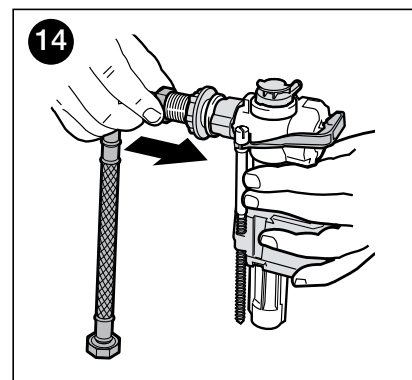

ROCA

MERIDIAN COMFORT HEIGHT BTW TOILET SUITE

INSTALLATION INSTRUCTIONS

ROCA

MERIDIAN COMFORT HEIGHT BTW TOILET SUITE

INSTALLATION INSTRUCTIONS

ROCA

MERIDIAN COMFORT HEIGHT BTW TOILET SUITE

SPARE PARTS

Image	Reece Code	Product Description	Part Number
	9503600	Roca Flush buttons Hall, Meridian, The Gap Rimless, DSC, Victoria	AH0001800R
	9503598	Inlet Valve Fluidmaster 747 L	A82209630R
	9503596	Universal Roca Outlet Valve D4D	AH0000100R
	9504685	MERIDIAN C/C FOAM SEAL & CIST BOLTS	AV0020300R
	TBA	KHROMA ,The Gap Rimless and Meridian CC BTW Pan Wall Fixing Kit	AV0007500R
	TBA	Roca Back Inlet OU	Av0022300R
	9503698	Roca Outlet Valve Seal Washer	AH0007100R
	9502798	Dura Pan Bend	
	9503570	Meridian SCQR SEAT Standard MKII	
	9504724	Roca Seat hinges set	WY911691212001
	9506350	Roca Seat Buffer Set	WY911801414001