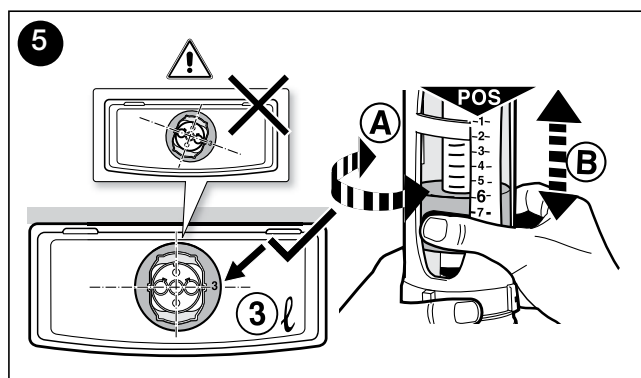

ROCA

MERIDIAN COMFORT HEIGHT BTW TOILET SUITE

INSTALLATION INSTRUCTIONS

ROCA

MERIDIAN COMFORT HEIGHT BTW TOILET SUITE

INSTALLATION INSTRUCTIONS

ROCA

MERIDIAN COMFORT HEIGHT BTW TOILET SUITE

INSTALLATION INSTRUCTIONS

ROCA

MERIDIAN COMFORT HEIGHT BTW TOILET SUITE

INSTALLATION INSTRUCTIONS - SEAT

Plumbers, please ensure a copy of the installation instructions is left with the end user for future reference

SPARE PARTS

Image	Reece Code	Product Description	Part Number
	9503600	Roca Flush buttons Hall, Meridian, The Gap Rimless, DSC, Victoria	AH0001800R
	9503598	Inlet Valve Fluidmaster 747 L	A82209630R
	9503596	Universal Roca Outlet Valve D4D	AH0000100R
	9504685	MERIDIAN C/C FOAM SEAL & CIST BOLTS	AV0020300R
	TBA	KHROMA ,The Gap Rimless and Meridian CC BTW Pan Wall Fixing Kit	AV0007500R
	TBA	Roca Back Inlet OU	Av0022300R
	9503698	Roca Outlet Valve Seal Washer	AH0007100R
	9502798	Dura Pan Bend	
	9503570	Meridian SCQR SEAT Standard MKII	
	9504724	Roca Seat hinges set	WY911691212001
	9506350	Roca Seat Buffer Set	WY911801414001