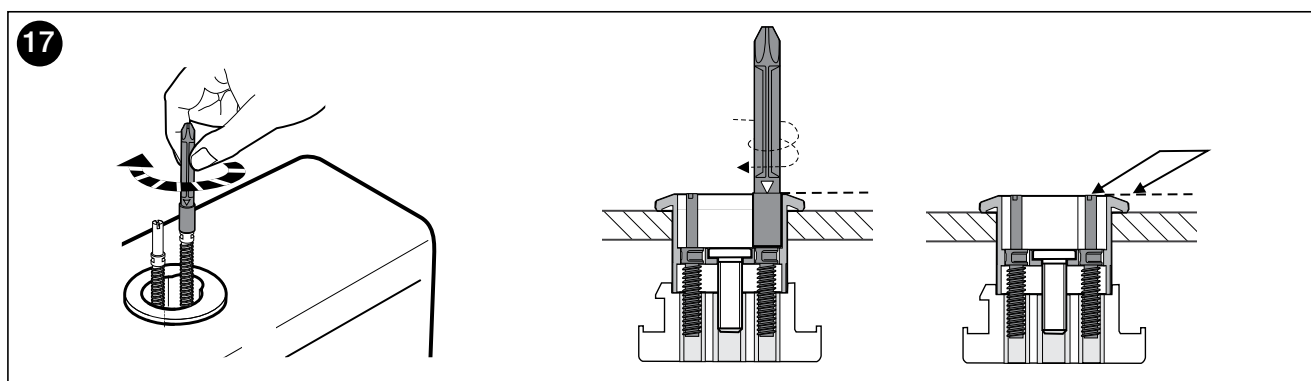

ROCA

MERIDIAN COMFORT HEIGHT BTW TOILET SUITE

INSTALLATION INSTRUCTIONS

ROCA

MERIDIAN COMFORT HEIGHT BTW TOILET SUITE

INSTALLATION INSTRUCTIONS

ROCA

MERIDIAN COMFORT HEIGHT BTW TOILET SUITE

INSTALLATION INSTRUCTIONS

ROCA

MERIDIAN COMFORT HEIGHT BTW TOILET SUITE

INSTALLATION INSTRUCTIONS - SEAT

Plumbers, please ensure a copy of the installation instructions is left with the end user for future reference

SPARE PARTS

Image	Reece Code	Product Description	Part Number
	9503600	Roca Flush buttons Hall, Meridian, The Gap Rimless, DSC, Victoria	AH0001800R
	9503598	Inlet Valve Fluidmaster 747 L	A82209630R
	9503596	Universal Roca Outlet Valve D4D	AH0000100R
	9504685	MERIDIAN C/C FOAM SEAL & CIST BOLTS	AV0020300R
	TBA	KHROMA ,The Gap Rimless and Meridian CC BTW Pan Wall Fixing Kit	AV0007500R
	TBA	Roca Back Inlet OU	Av0022300R
	9503698	Roca Outlet Valve Seal Washer	AH0007100R
	9502798	Dura Pan Bend	
	9503570	Meridian SCQR SEAT Standard MKII	
	9504724	Roca Seat hinges set	WY911691212001
	9506350	Roca Seat Buffer Set	WY911801414001