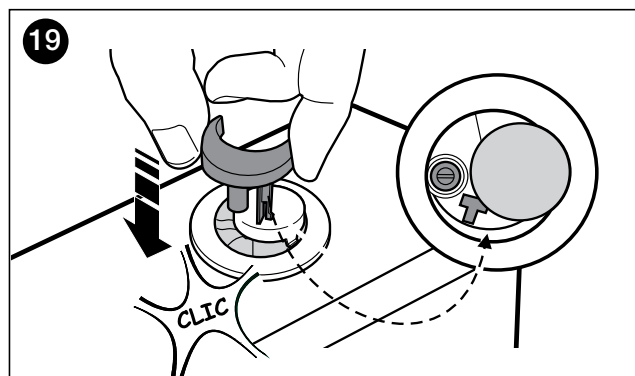

ROCA

MERIDIAN COMFORT HEIGHT BTW TOILET SUITE

INSTALLATION INSTRUCTIONS

ROCA

MERIDIAN COMFORT HEIGHT BTW TOILET SUITE

INSTALLATION INSTRUCTIONS

ROCA

MERIDIAN COMFORT HEIGHT BTW TOILET SUITE

INSTALLATION INSTRUCTIONS

ROCA

MERIDIAN COMFORT HEIGHT BTW TOILET SUITE

INSTALLATION INSTRUCTIONS - SEAT

Plumbers, please ensure a copy of the installation instructions is left with the end user for future reference

SPARE PARTS

Image	Reece Code	Product Description	Part Number
	9503600	Roca Flush buttons Hall, Meridian, The Gap Rimless, DSC, Victoria	AH0001800R
	9503598	Inlet Valve Fluidmaster 747 L	A82209630R
	9503596	Universal Roca Outlet Valve D4D	AH0000100R
	9504685	MERIDIAN C/C FOAM SEAL & CIST BOLTS	AV0020300R
	TBA	KHROMA ,The Gap Rimless and Meridian CC BTW Pan Wall Fixing Kit	AV0007500R
	TBA	Roca Back Inlet OU	Av0022300R
	9503698	Roca Outlet Valve Seal Washer	AH0007100R
	9502798	Dura Pan Bend	
	9503570	Meridian SCQR SEAT Standard MKII	
	9504724	Roca Seat hinges set	WY911691212001
	9506350	Roca Seat Buffer Set	WY911801414001