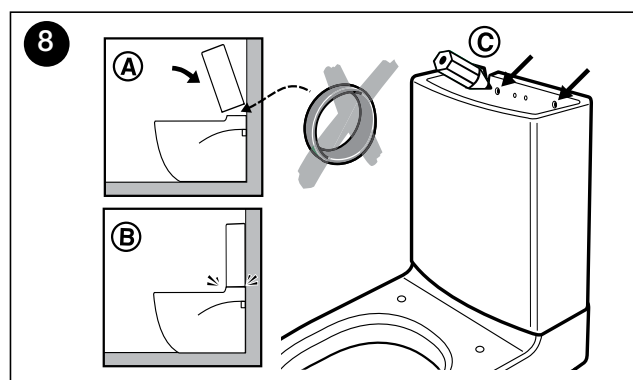

ROCA

MERIDIAN COMFORT HEIGHT BTW TOILET SUITE

INSTALLATION INSTRUCTIONS

ROCA

MERIDIAN COMFORT HEIGHT BTW TOILET SUITE

INSTALLATION INSTRUCTIONS

ROCA

MERIDIAN COMFORT HEIGHT BTW TOILET SUITE

INSTALLATION INSTRUCTIONS

ROCA

MERIDIAN COMFORT HEIGHT BTW TOILET SUITE

INSTALLATION INSTRUCTIONS - SEAT

Plumbers, please ensure a copy of the installation instructions is left with the end user for future reference

SPARE PARTS

Image	Reece Code	Product Description	Part Number
	9503600	Roca Flush buttons Hall, Meridian, The Gap Rimless, DSC, Victoria	AH0001800R
	9503598	Inlet Valve Fluidmaster 747 L	A82209630R
	9503596	Universal Roca Outlet Valve D4D	AH0000100R
	9504685	MERIDIAN C/C FOAM SEAL & CIST BOLTS	AV0020300R
	TBA	KHROMA ,The Gap Rimless and Meridian CC BTW Pan Wall Fixing Kit	AV0007500R
	TBA	Roca Back Inlet OU	Av0022300R
	9503698	Roca Outlet Valve Seal Washer	AH0007100R
	9502798	Dura Pan Bend	
	9503570	Meridian SCQR SEAT Standard MKII	
	9504724	Roca Seat hinges set	WY911691212001
	9506350	Roca Seat Buffer Set	WY911801414001