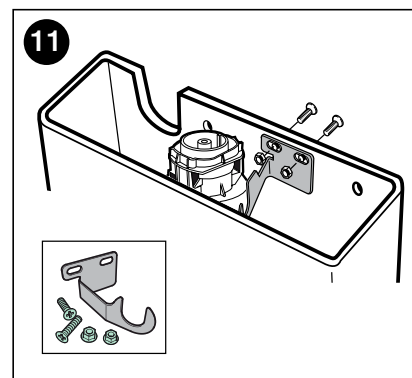

ROCA

MERIDIAN COMFORT HEIGHT BTW TOILET SUITE

INSTALLATION INSTRUCTIONS

ROCA

MERIDIAN COMFORT HEIGHT BTW TOILET SUITE

INSTALLATION INSTRUCTIONS

ROCA

MERIDIAN COMFORT HEIGHT BTW TOILET SUITE

INSTALLATION INSTRUCTIONS

ROCA

MERIDIAN COMFORT HEIGHT BTW TOILET SUITE

INSTALLATION INSTRUCTIONS - SEAT

Plumbers, please ensure a copy of the installation instructions is left with the end user for future reference

SPARE PARTS

Image	Reece Code	Product Description	Part Number
	9503600	Roca Flush buttons Hall, Meridian, The Gap Rimless, DSC, Victoria	AH0001800R
	9503598	Inlet Valve Fluidmaster 747 L	A82209630R
	9503596	Universal Roca Outlet Valve D4D	AH0000100R
	9504685	MERIDIAN C/C FOAM SEAL & CIST BOLTS	AV0020300R
	TBA	KHROMA ,The Gap Rimless and Meridian CC BTW Pan Wall Fixing Kit	AV0007500R
	TBA	Roca Back Inlet OU	Av0022300R
	9503698	Roca Outlet Valve Seal Washer	AH0007100R
	9502798	Dura Pan Bend	
	9503570	Meridian SCQR SEAT Standard MKII	
	9504724	Roca Seat hinges set	WY911691212001
	9506350	Roca Seat Buffer Set	WY911801414001