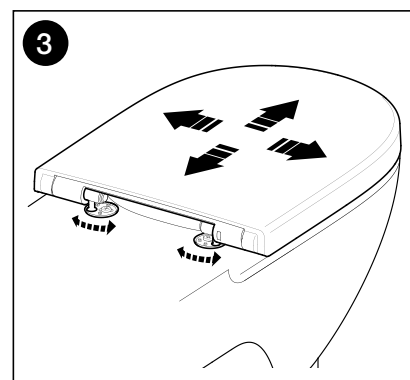

ROCA

MERIDIAN COMFORT HEIGHT BTW TOILET SUITE

INSTALLATION INSTRUCTIONS

ROCA

MERIDIAN COMFORT HEIGHT BTW TOILET SUITE

INSTALLATION INSTRUCTIONS

ROCA

MERIDIAN COMFORT HEIGHT BTW TOILET SUITE

INSTALLATION INSTRUCTIONS

ROCA

MERIDIAN COMFORT HEIGHT BTW TOILET SUITE

INSTALLATION INSTRUCTIONS - SEAT

Plumbers, please ensure a copy of the installation instructions is left with the end user for future reference

SPARE PARTS

Image	Reece Code	Product Description	Part Number
	9503600	Roca Flush buttons Hall, Meridian, The Gap Rimless, DSC, Victoria	AH0001800R
	9503598	Inlet Valve Fluidmaster 747 L	A82209630R
	9503596	Universal Roca Outlet Valve D4D	AH0000100R
	9504685	MERIDIAN C/C FOAM SEAL & CIST BOLTS	AV0020300R
	TBA	KHROMA ,The Gap Rimless and Meridian CC BTW Pan Wall Fixing Kit	AV0007500R
	TBA	Roca Back Inlet OU	Av0022300R
	9503698	Roca Outlet Valve Seal Washer	AH0007100R
	9502798	Dura Pan Bend	
	9503570	Meridian SCQR SEAT Standard MKII	
	9504724	Roca Seat hinges set	WY911691212001
	9506350	Roca Seat Buffer Set	WY911801414001