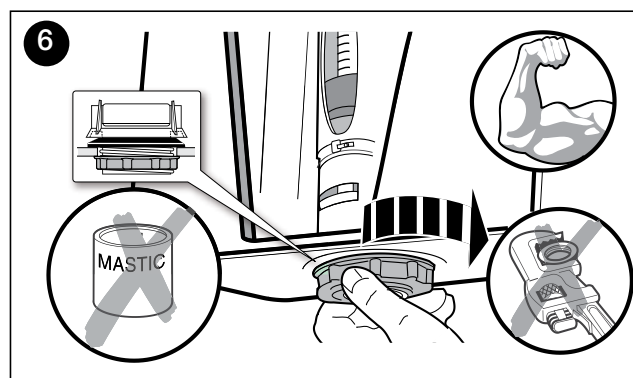

ROCA

MERIDIAN COMFORT HEIGHT BTW TOILET SUITE

INSTALLATION INSTRUCTIONS