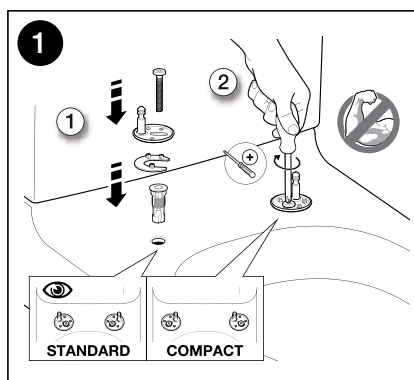

ROCA

MERIDIAN COMFORT HEIGHT BTW TOILET SUITE

INSTALLATION INSTRUCTIONS

ROCA

MERIDIAN COMFORT HEIGHT BTW TOILET SUITE

INSTALLATION INSTRUCTIONS

ROCA

MERIDIAN COMFORT HEIGHT BTW TOILET SUITE

INSTALLATION INSTRUCTIONS

ROCA

MERIDIAN COMFORT HEIGHT BTW TOILET SUITE

INSTALLATION INSTRUCTIONS - SEAT

Plumbers, please ensure a copy of the installation instructions is left with the end user for future reference

ROCA

MERIDIAN COMFORT HEIGHT BTW TOILET SUITE

INSTALLATION INSTRUCTIONS - SEAT

Plumbers, please ensure a copy of the installation instructions is left with the end user for future reference

ROCA

MERIDIAN BACK TO WALL PAN

SPARE PARTS

Image	Reece Code	Product Description	Part Number
	9503600	Roca Flush buttons Hall, Meridian, The Gap Rimless, DSC, Victoria	AH0001800R
	9503598	Inlet Valve Fluidmaster 747 L	A82209630R
	9503596	Universal Roca Outlet Valve D4D	AH0000100R
	9504685	MERIDIAN C/C FOAM SEAL & CIST BOLTS	AV0020300R
	TBA	KHROMA ,The Gap Rimless and Meridian CC BTW Pan Wall Fixing Kit	AV0007500R
	TBA	Roca Back Inlet OU	Av0022300R
	9503698	Roca Outlet Valve Seal Washer	AH0007100R
	9502798	Dura Pan Bend	
	9503570	Meridian SCQR SEAT Standard MKII	
	9504724	Roca Seat hinges set	WY911691212001
	9506350	Roca Seat Buffer Set	WY911801414001