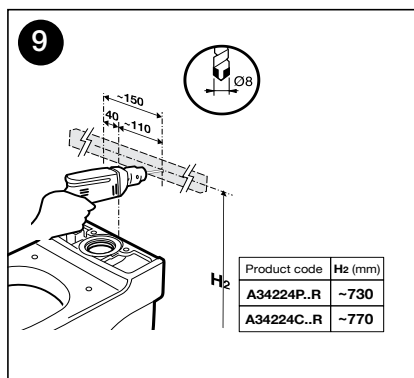

ROCA

MERIDIAN COMFORT HEIGHT BTW TOILET SUITE

INSTALLATION INSTRUCTIONS