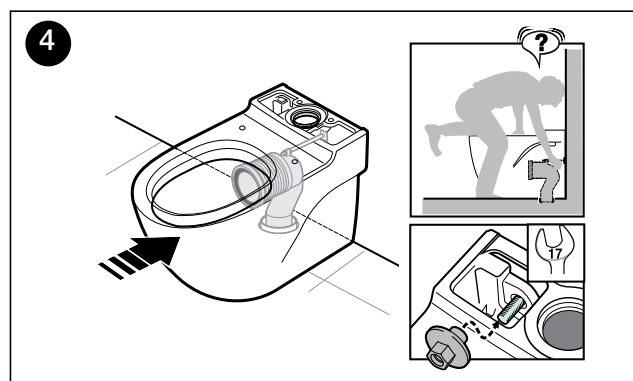

ROCA

MERIDIAN COMFORT HEIGHT BTW TOILET SUITE

INSTALLATION INSTRUCTIONS

ROCA

MERIDIAN COMFORT HEIGHT BTW TOILET SUITE

INSTALLATION INSTRUCTIONS

ROCA

MERIDIAN COMFORT HEIGHT BTW TOILET SUITE

SPARE PARTS

Image	Reece Code	Product Description	Part Number
	9503600	Roca Flush buttons Hall, Meridian, The Gap Rimless, DSC, Victoria	AH0001800R
	9503598	Inlet Valve Fluidmaster 747 L	A82209630R
	9503596	Universal Roca Outlet Valve D4D	AH0000100R
	9504685	MERIDIAN C/C FOAM SEAL & CIST BOLTS	AV0020300R
	TBA	KHROMA ,The Gap Rimless and Meridian CC BTW Pan Wall Fixing Kit	AV0007500R
	TBA	Roca Back Inlet OU	Av0022300R
	9503698	Roca Outlet Valve Seal Washer	AH0007100R
	9502798	Dura Pan Bend	
	9503570	Meridian SCQR SEAT Standard MKII	
	9504724	Roca Seat hinges set	WY911691212001
	9506350	Roca Seat Buffer Set	WY911801414001