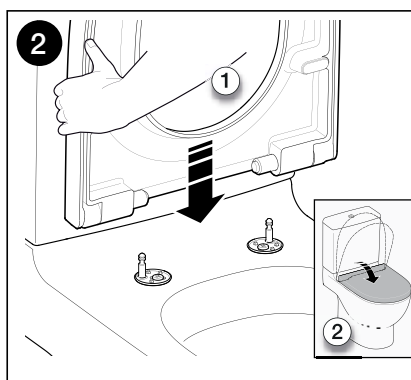

ROCA

MERIDIAN COMFORT HEIGHT BTW TOILET SUITE

INSTALLATION INSTRUCTIONS

ROCA

MERIDIAN COMFORT HEIGHT BTW TOILET SUITE

INSTALLATION INSTRUCTIONS

ROCA

MERIDIAN COMFORT HEIGHT BTW TOILET SUITE

INSTALLATION INSTRUCTIONS

ROCA

MERIDIAN COMFORT HEIGHT BTW TOILET SUITE

INSTALLATION INSTRUCTIONS - SEAT

Plumbers, please ensure a copy of the installation instructions is left with the end user for future reference

ROCA

MERIDIAN COMFORT HEIGHT BTW TOILET SUITE

INSTALLATION INSTRUCTIONS - SEAT

Plumbers, please ensure a copy of the installation instructions is left with the end user for future reference

ROCA

MERIDIAN BACK TO WALL PAN

SPARE PARTS

Image	Reece Code	Product Description	Part Number
	9503600	Roca Flush buttons Hall, Meridian, The Gap Rimless, DSC, Victoria	AH0001800R
	9503598	Inlet Valve Fluidmaster 747 L	A82209630R
	9503596	Universal Roca Outlet Valve D4D	AH0000100R
	9504685	MERIDIAN C/C FOAM SEAL & CIST BOLTS	AV0020300R
	TBA	KHROMA ,The Gap Rimless and Meridian CC BTW Pan Wall Fixing Kit	AV0007500R
	TBA	Roca Back Inlet OU	Av0022300R
	9503698	Roca Outlet Valve Seal Washer	AH0007100R
	9502798	Dura Pan Bend	
	9503570	Meridian SCQR SEAT Standard MKII	
	9504724	Roca Seat hinges set	WY911691212001
	9506350	Roca Seat Buffer Set	WY911801414001