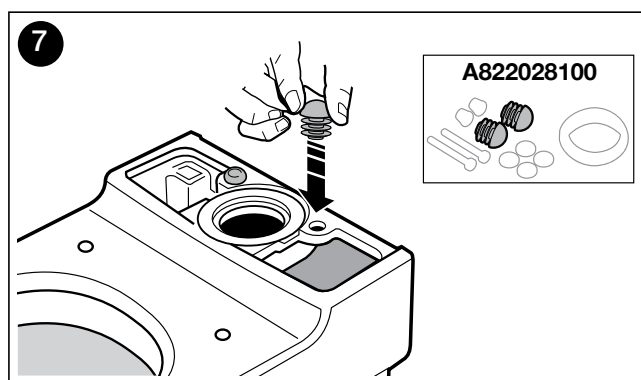

ROCA

MERIDIAN COMFORT HEIGHT BTW TOILET SUITE

INSTALLATION INSTRUCTIONS

ROCA

MERIDIAN COMFORT HEIGHT BTW TOILET SUITE

INSTALLATION INSTRUCTIONS

ROCA

MERIDIAN COMFORT HEIGHT BTW TOILET SUITE

SPARE PARTS

Image	Reece Code	Product Description	Part Number
	9503600	Roca Flush buttons Hall, Meridian, The Gap Rimless, DSC, Victoria	AH0001800R
	9503598	Inlet Valve Fluidmaster 747 L	A82209630R
	9503596	Universal Roca Outlet Valve D4D	AH0000100R
	9504685	MERIDIAN C/C FOAM SEAL & CIST BOLTS	AV0020300R
	TBA	KHROMA ,The Gap Rimless and Meridian CC BTW Pan Wall Fixing Kit	AV0007500R
	TBA	Roca Back Inlet OU	Av0022300R
	9503698	Roca Outlet Valve Seal Washer	AH0007100R
	9502798	Dura Pan Bend	
	9503570	Meridian SCQR SEAT Standard MKII	
	9504724	Roca Seat hinges set	WY911691212001
	9506350	Roca Seat Buffer Set	WY911801414001