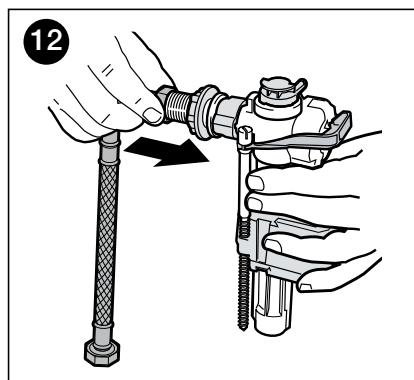

ROCA

MERIDIAN COMFORT HEIGHT BTW TOILET SUITE

INSTALLATION INSTRUCTIONS

ROCA

MERIDIAN COMFORT HEIGHT BTW TOILET SUITE

INSTALLATION INSTRUCTIONS

ROCA

MERIDIAN COMFORT HEIGHT BTW TOILET SUITE

SPARE PARTS

Image	Reece Code	Product Description	Part Number
	9503600	Roca Flush buttons Hall, Meridian, The Gap Rimless, DSC, Victoria	AH0001800R
	9503598	Inlet Valve Fluidmaster 747 L	A82209630R
	9503596	Universal Roca Outlet Valve D4D	AH0000100R
	9504685	MERIDIAN C/C FOAM SEAL & CIST BOLTS	AV0020300R
	TBA	KHROMA ,The Gap Rimless and Meridian CC BTW Pan Wall Fixing Kit	AV0007500R
	TBA	Roca Back Inlet OU	Av0022300R
	9503698	Roca Outlet Valve Seal Washer	AH0007100R
	9502798	Dura Pan Bend	
	9503570	Meridian SCQR SEAT Standard MKII	
	9504724	Roca Seat hinges set	WY911691212001
	9506350	Roca Seat Buffer Set	WY911801414001