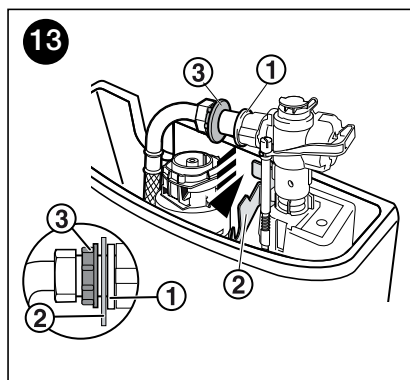

ROCA

MERIDIAN COMFORT HEIGHT BTW TOILET SUITE

INSTALLATION INSTRUCTIONS