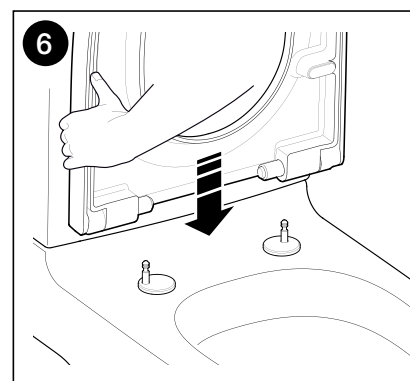

ROCA

MERIDIAN COMFORT HEIGHT BTW TOILET SUITE

INSTALLATION INSTRUCTIONS

ROCA

MERIDIAN COMFORT HEIGHT BTW TOILET SUITE

INSTALLATION INSTRUCTIONS

ROCA

MERIDIAN COMFORT HEIGHT BTW TOILET SUITE

INSTALLATION INSTRUCTIONS

ROCA

MERIDIAN COMFORT HEIGHT BTW TOILET SUITE

INSTALLATION INSTRUCTIONS - SEAT

Plumbers, please ensure a copy of the installation instructions is left with the end user for future reference

SPARE PARTS

Image	Reece Code	Product Description	Part Number
	9503600	Roca Flush buttons Hall, Meridian, The Gap Rimless, DSC, Victoria	AH0001800R
	9503598	Inlet Valve Fluidmaster 747 L	A82209630R
	9503596	Universal Roca Outlet Valve D4D	AH0000100R
	9504685	MERIDIAN C/C FOAM SEAL & CIST BOLTS	AV0020300R
	TBA	KHROMA ,The Gap Rimless and Meridian CC BTW Pan Wall Fixing Kit	AV0007500R
	TBA	Roca Back Inlet OU	Av0022300R
	9503698	Roca Outlet Valve Seal Washer	AH0007100R
	9502798	Dura Pan Bend	
	9503570	Meridian SCQR SEAT Standard MKII	
	9504724	Roca Seat hinges set	WY911691212001
	9506350	Roca Seat Buffer Set	WY911801414001