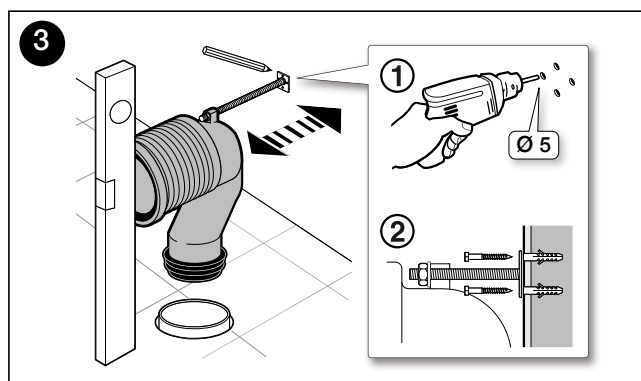

ROCA

MERIDIAN COMFORT HEIGHT BTW TOILET SUITE

INSTALLATION INSTRUCTIONS

ROCA

MERIDIAN COMFORT HEIGHT BTW TOILET SUITE

INSTALLATION INSTRUCTIONS

ROCA

MERIDIAN COMFORT HEIGHT BTW TOILET SUITE

INSTALLATION INSTRUCTIONS

ROCA

MERIDIAN COMFORT HEIGHT BTW TOILET SUITE

INSTALLATION INSTRUCTIONS - SEAT

Plumbers, please ensure a copy of the installation instructions is left with the end user for future reference

SPARE PARTS

Image	Reece Code	Product Description	Part Number
	9503600	Roca Flush buttons Hall, Meridian, The Gap Rimless, DSC, Victoria	AH0001800R
	9503598	Inlet Valve Fluidmaster 747 L	A82209630R
	9503596	Universal Roca Outlet Valve D4D	AH0000100R
	9504685	MERIDIAN C/C FOAM SEAL & CIST BOLTS	AV0020300R
	TBA	KHROMA ,The Gap Rimless and Meridian CC BTW Pan Wall Fixing Kit	AV0007500R
	TBA	Roca Back Inlet OU	Av0022300R
	9503698	Roca Outlet Valve Seal Washer	AH0007100R
	9502798	Dura Pan Bend	
	9503570	Meridian SCQR SEAT Standard MKII	
	9504724	Roca Seat hinges set	WY911691212001
	9506350	Roca Seat Buffer Set	WY911801414001