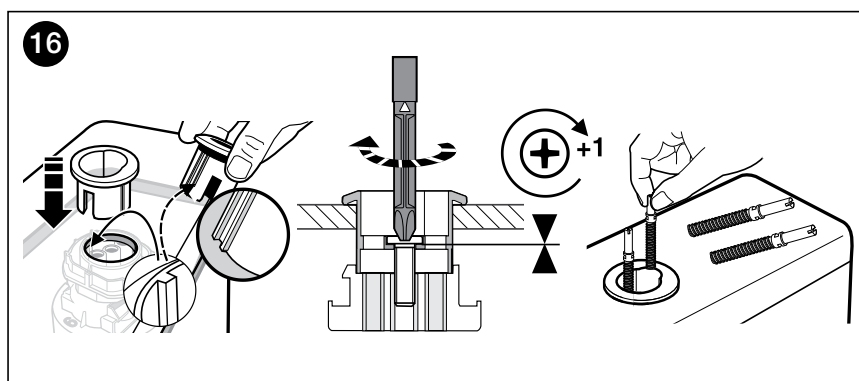

ROCA

MERIDIAN COMFORT HEIGHT BTW TOILET SUITE

INSTALLATION INSTRUCTIONS

ROCA

MERIDIAN COMFORT HEIGHT BTW TOILET SUITE

INSTALLATION INSTRUCTIONS

ROCA

MERIDIAN COMFORT HEIGHT BTW TOILET SUITE

INSTALLATION INSTRUCTIONS

ROCA

MERIDIAN COMFORT HEIGHT BTW TOILET SUITE

INSTALLATION INSTRUCTIONS - SEAT

Plumbers, please ensure a copy of the installation instructions is left with the end user for future reference

SPARE PARTS

Image	Reece Code	Product Description	Part Number
	9503600	Roca Flush buttons Hall, Meridian, The Gap Rimless, DSC, Victoria	AH0001800R
	9503598	Inlet Valve Fluidmaster 747 L	A82209630R
	9503596	Universal Roca Outlet Valve D4D	AH0000100R
	9504685	MERIDIAN C/C FOAM SEAL & CIST BOLTS	AV0020300R
	TBA	KHROMA ,The Gap Rimless and Meridian CC BTW Pan Wall Fixing Kit	AV0007500R
	TBA	Roca Back Inlet OU	Av0022300R
	9503698	Roca Outlet Valve Seal Washer	AH0007100R
	9502798	Dura Pan Bend	
	9503570	Meridian SCQR SEAT Standard MKII	
	9504724	Roca Seat hinges set	WY911691212001
	9506350	Roca Seat Buffer Set	WY911801414001