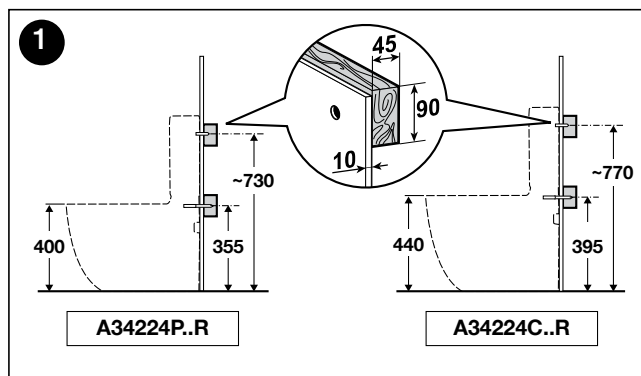

ROCA

MERIDIAN COMFORT HEIGHT BTW TOILET SUITE

INSTALLATION INSTRUCTIONS

ROCA

MERIDIAN COMFORT HEIGHT BTW TOILET SUITE

INSTALLATION INSTRUCTIONS

ROCA

MERIDIAN COMFORT HEIGHT BTW TOILET SUITE

SPARE PARTS

Image	Reece Code	Product Description	Part Number
	9503600	Roca Flush buttons Hall, Meridian, The Gap Rimless, DSC, Victoria	AH0001800R
	9503598	Inlet Valve Fluidmaster 747 L	A82209630R
	9503596	Universal Roca Outlet Valve D4D	AH0000100R
	9504685	MERIDIAN C/C FOAM SEAL & CIST BOLTS	AV0020300R
	TBA	KHROMA ,The Gap Rimless and Meridian CC BTW Pan Wall Fixing Kit	AV0007500R
	TBA	Roca Back Inlet OU	Av0022300R
	9503698	Roca Outlet Valve Seal Washer	AH0007100R
	9502798	Dura Pan Bend	
	9503570	Meridian SCQR SEAT Standard MKII	
	9504724	Roca Seat hinges set	WY911691212001
	9506350	Roca Seat Buffer Set	WY911801414001