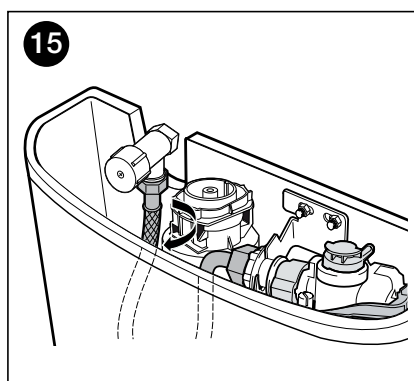

ROCA

MERIDIAN COMFORT HEIGHT BTW TOILET SUITE

INSTALLATION INSTRUCTIONS

ROCA

MERIDIAN COMFORT HEIGHT BTW TOILET SUITE

INSTALLATION INSTRUCTIONS

ROCA

MERIDIAN COMFORT HEIGHT BTW TOILET SUITE

SPARE PARTS

Image	Reece Code	Product Description	Part Number
	9503600	Roca Flush buttons Hall, Meridian, The Gap Rimless, DSC, Victoria	AH0001800R
	9503598	Inlet Valve Fluidmaster 747 L	A82209630R
	9503596	Universal Roca Outlet Valve D4D	AH0000100R
	9504685	MERIDIAN C/C FOAM SEAL & CIST BOLTS	AV0020300R
	TBA	KHROMA ,The Gap Rimless and Meridian CC BTW Pan Wall Fixing Kit	AV0007500R
	TBA	Roca Back Inlet OU	Av0022300R
	9503698	Roca Outlet Valve Seal Washer	AH0007100R
	9502798	Dura Pan Bend	
	9503570	Meridian SCQR SEAT Standard MKII	
	9504724	Roca Seat hinges set	WY911691212001
	9506350	Roca Seat Buffer Set	WY911801414001