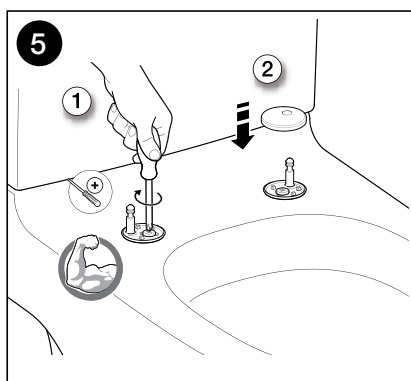

ROCA

MERIDIAN COMFORT HEIGHT BTW TOILET SUITE

INSTALLATION INSTRUCTIONS

ROCA

MERIDIAN COMFORT HEIGHT BTW TOILET SUITE

INSTALLATION INSTRUCTIONS

ROCA

MERIDIAN COMFORT HEIGHT BTW TOILET SUITE

INSTALLATION INSTRUCTIONS

ROCA

MERIDIAN COMFORT HEIGHT BTW TOILET SUITE

INSTALLATION INSTRUCTIONS - SEAT

Plumbers, please ensure a copy of the installation instructions is left with the end user for future reference

ROCA

MERIDIAN COMFORT HEIGHT BTW TOILET SUITE

INSTALLATION INSTRUCTIONS - SEAT

Plumbers, please ensure a copy of the installation instructions is left with the end user for future reference

ROCA

MERIDIAN BACK TO WALL PAN

SPARE PARTS

Image	Reece Code	Product Description	Part Number
	9503600	Roca Flush buttons Hall, Meridian, The Gap Rimless, DSC, Victoria	AH0001800R
	9503598	Inlet Valve Fluidmaster 747 L	A82209630R
	9503596	Universal Roca Outlet Valve D4D	AH0000100R
	9504685	MERIDIAN C/C FOAM SEAL & CIST BOLTS	AV0020300R
	TBA	KHROMA ,The Gap Rimless and Meridian CC BTW Pan Wall Fixing Kit	AV0007500R
	TBA	Roca Back Inlet OU	Av0022300R
	9503698	Roca Outlet Valve Seal Washer	AH0007100R
	9502798	Dura Pan Bend	
	9503570	Meridian SCQR SEAT Standard MKII	
	9504724	Roca Seat hinges set	WY911691212001
	9506350	Roca Seat Buffer Set	WY911801414001