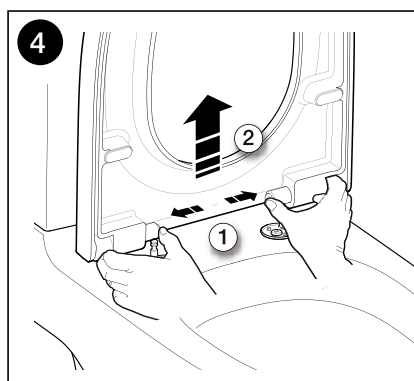

ROCA

MERIDIAN COMFORT HEIGHT BTW TOILET SUITE

INSTALLATION INSTRUCTIONS

ROCA

MERIDIAN COMFORT HEIGHT BTW TOILET SUITE

INSTALLATION INSTRUCTIONS

ROCA

MERIDIAN COMFORT HEIGHT BTW TOILET SUITE

INSTALLATION INSTRUCTIONS

ROCA

MERIDIAN COMFORT HEIGHT BTW TOILET SUITE

INSTALLATION INSTRUCTIONS - SEAT

Plumbers, please ensure a copy of the installation instructions is left with the end user for future reference