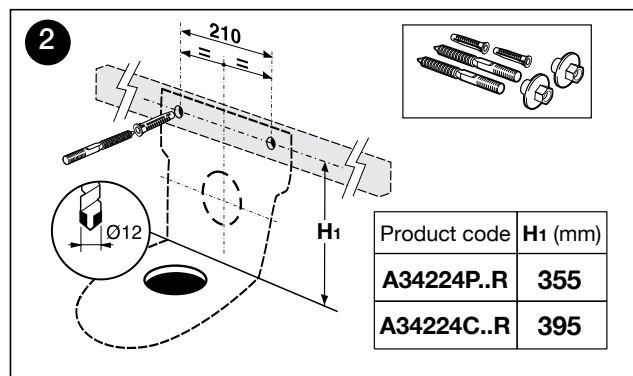

ROCA

MERIDIAN COMFORT HEIGHT BTW TOILET SUITE

INSTALLATION INSTRUCTIONS

ROCA

MERIDIAN COMFORT HEIGHT BTW TOILET SUITE

INSTALLATION INSTRUCTIONS

ROCA

MERIDIAN COMFORT HEIGHT BTW TOILET SUITE

SPARE PARTS

Image	Reece Code	Product Description	Part Number
	9503600	Roca Flush buttons Hall, Meridian, The Gap Rimless, DSC, Victoria	AH0001800R
	9503598	Inlet Valve Fluidmaster 747 L	A82209630R
	9503596	Universal Roca Outlet Valve D4D	AH0000100R
	9504685	MERIDIAN C/C FOAM SEAL & CIST BOLTS	AV0020300R
	TBA	KHROMA ,The Gap Rimless and Meridian CC BTW Pan Wall Fixing Kit	AV0007500R
	TBA	Roca Back Inlet OU	Av0022300R
	9503698	Roca Outlet Valve Seal Washer	AH0007100R
	9502798	Dura Pan Bend	
	9503570	Meridian SCQR SEAT Standard MKII	
	9504724	Roca Seat hinges set	WY911691212001
	9506350	Roca Seat Buffer Set	WY911801414001