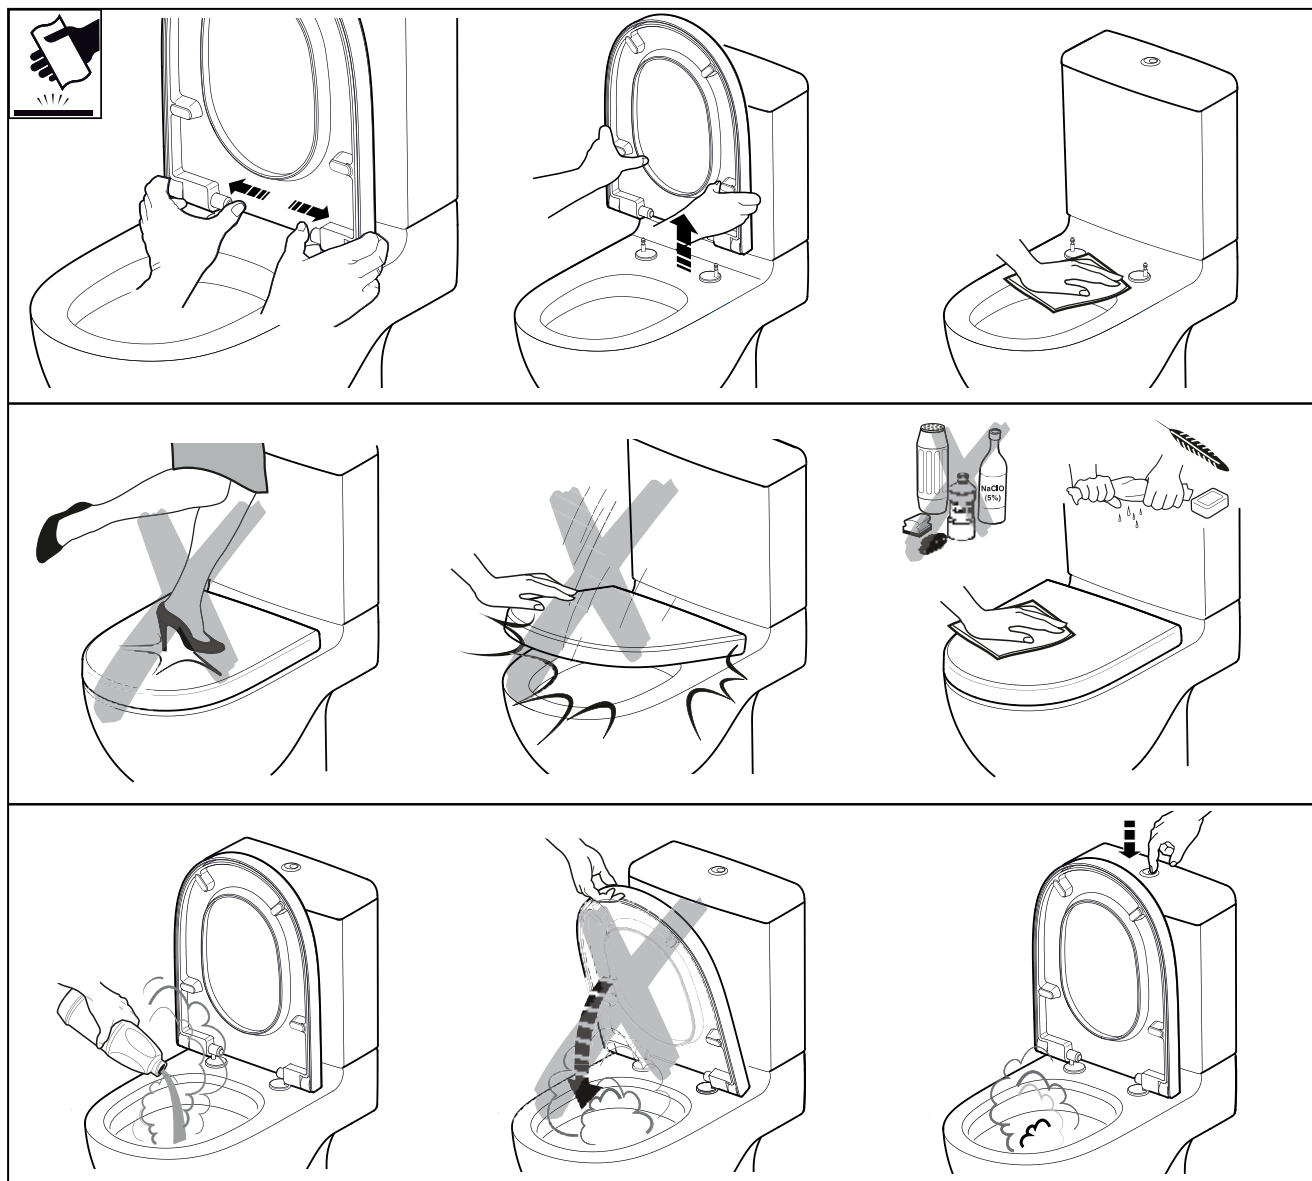

ROCA

MERIDIAN COMFORT HEIGHT BTW TOILET SUITE

INSTALLATION INSTRUCTIONS

ROCA

MERIDIAN COMFORT HEIGHT BTW TOILET SUITE

INSTALLATION INSTRUCTIONS

ROCA

MERIDIAN COMFORT HEIGHT BTW TOILET SUITE

INSTALLATION INSTRUCTIONS

ROCA

MERIDIAN COMFORT HEIGHT BTW TOILET SUITE

INSTALLATION INSTRUCTIONS - SEAT

Plumbers, please ensure a copy of the installation instructions is left with the end user for future reference

ROCA

MERIDIAN COMFORT HEIGHT BTW TOILET SUITE

INSTALLATION INSTRUCTIONS - SEAT

Plumbers, please ensure a copy of the installation instructions is left with the end user for future reference

ROCA

MERIDIAN BACK TO WALL PAN

SPARE PARTS

Image	Reece Code	Product Description	Part Number
	9503600	Roca Flush buttons Hall, Meridian, The Gap Rimless, DSC, Victoria	AH0001800R
	9503598	Inlet Valve Fluidmaster 747 L	A82209630R
	9503596	Universal Roca Outlet Valve D4D	AH0000100R
	9504685	MERIDIAN C/C FOAM SEAL & CIST BOLTS	AV0020300R
	TBA	KHROMA ,The Gap Rimless and Meridian CC BTW Pan Wall Fixing Kit	AV0007500R
	TBA	Roca Back Inlet OU	Av0022300R
	9503698	Roca Outlet Valve Seal Washer	AH0007100R
	9502798	Dura Pan Bend	
	9503570	Meridian SCQR SEAT Standard MKII	
	9504724	Roca Seat hinges set	WY911691212001
	9506350	Roca Seat Buffer Set	WY911801414001