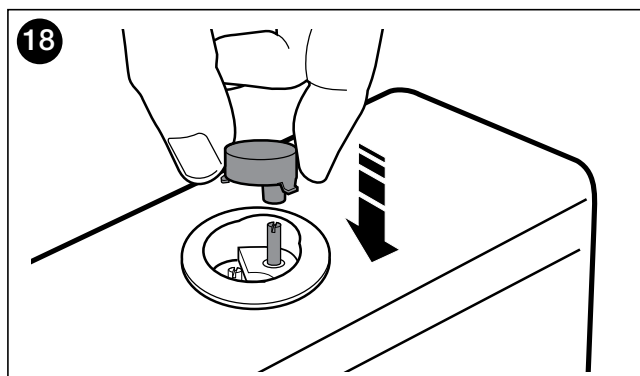

ROCA

MERIDIAN COMFORT HEIGHT BTW TOILET SUITE

INSTALLATION INSTRUCTIONS

ROCA

MERIDIAN COMFORT HEIGHT BTW TOILET SUITE

INSTALLATION INSTRUCTIONS

ROCA

MERIDIAN COMFORT HEIGHT BTW TOILET SUITE

INSTALLATION INSTRUCTIONS

ROCA

MERIDIAN COMFORT HEIGHT BTW TOILET SUITE

INSTALLATION INSTRUCTIONS - SEAT

Plumbers, please ensure a copy of the installation instructions is left with the end user for future reference

SPARE PARTS

Image	Reece Code	Product Description	Part Number
	9503600	Roca Flush buttons Hall, Meridian, The Gap Rimless, DSC, Victoria	AH0001800R
	9503598	Inlet Valve Fluidmaster 747 L	A82209630R
	9503596	Universal Roca Outlet Valve D4D	AH0000100R
	9504685	MERIDIAN C/C FOAM SEAL & CIST BOLTS	AV0020300R
	TBA	KHROMA ,The Gap Rimless and Meridian CC BTW Pan Wall Fixing Kit	AV0007500R
	TBA	Roca Back Inlet OU	Av0022300R
	9503698	Roca Outlet Valve Seal Washer	AH0007100R
	9502798	Dura Pan Bend	
	9503570	Meridian SCQR SEAT Standard MKII	
	9504724	Roca Seat hinges set	WY911691212001
	9506350	Roca Seat Buffer Set	WY911801414001