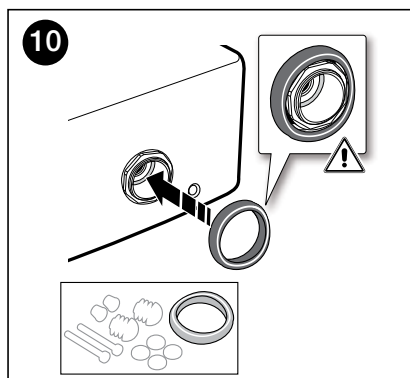

ROCA

MERIDIAN COMFORT HEIGHT BTW TOILET SUITE

INSTALLATION INSTRUCTIONS

ROCA

MERIDIAN COMFORT HEIGHT BTW TOILET SUITE

INSTALLATION INSTRUCTIONS

ROCA

MERIDIAN COMFORT HEIGHT BTW TOILET SUITE

INSTALLATION INSTRUCTIONS

ROCA

MERIDIAN COMFORT HEIGHT BTW TOILET SUITE

INSTALLATION INSTRUCTIONS - SEAT

Plumbers, please ensure a copy of the installation instructions is left with the end user for future reference

ROCA

MERIDIAN COMFORT HEIGHT BTW TOILET SUITE

INSTALLATION INSTRUCTIONS - SEAT

Plumbers, please ensure a copy of the installation instructions is left with the end user for future reference

ROCA

MERIDIAN BACK TO WALL PAN

SPARE PARTS

Image	Reece Code	Product Description	Part Number
	9503600	Roca Flush buttons Hall, Meridian, The Gap Rimless, DSC, Victoria	AH0001800R
	9503598	Inlet Valve Fluidmaster 747 L	A82209630R
	9503596	Universal Roca Outlet Valve D4D	AH0000100R
	9504685	MERIDIAN C/C FOAM SEAL & CIST BOLTS	AV0020300R
	TBA	KHROMA ,The Gap Rimless and Meridian CC BTW Pan Wall Fixing Kit	AV0007500R
	TBA	Roca Back Inlet OU	Av0022300R
	9503698	Roca Outlet Valve Seal Washer	AH0007100R
	9502798	Dura Pan Bend	
	9503570	Meridian SCQR SEAT Standard MKII	
	9504724	Roca Seat hinges set	WY911691212001
	9506350	Roca Seat Buffer Set	WY911801414001