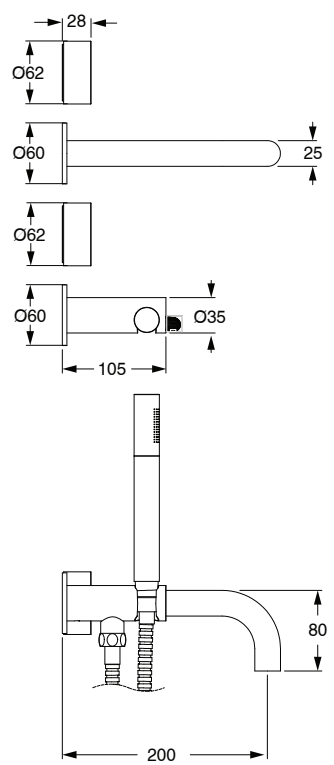

SUSSEX

Sussex Pure Progressive Bath Mixer System 200mm with Handshower Right Hand with Cirque Textured Handles PVD Brushed Bronze (3 Star) Lead Free 50152

SPECIFICATIONS	
Recommended Use	Residential;Commercial
Colour Finish	Brushed Bronze
Primary Material	Lead Free Brass
Recommended Pressure Range	150 - 500 kPa as per AS3500
Max Continuous Working Temperature (deg C)	65
Min Continuous Working Temperature (deg C)	1
WARRANTY	
Residential Use (Years)	40
Commercial Use (Years)	10
<i>Please refer to Sussex Warranty page for full Terms and Conditions</i>	