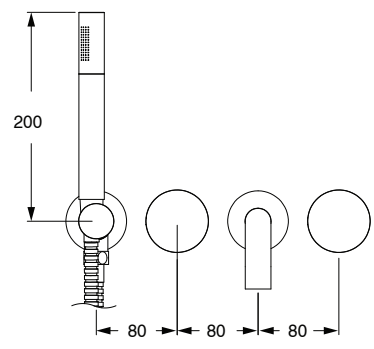

SUSSEX

Sussex Pure Progressive Bath Mixer System 200mm with Handshower Right Hand with Cirque Textured Handles PVD Brushed Bronze (3 Star) Lead Free 50152

SPECIFICATIONS	
Recommended Use	Residential;Commercial
Colour Finish	Brushed Bronze
Primary Material	Lead Free Brass
Recommended Pressure Range	150 - 500 kPa as per AS3500
Max Continuous Working Temperature (deg C)	65
Min Continuous Working Temperature (deg C)	1
WARRANTY	
Residential Use (Years)	40
Commercial Use (Years)	10
<i>Please refer to Sussex Warranty page for full Terms and Conditions</i>	

Disclaimer: Products in this specification manual must by regulation be installed by licensed and registered trade people. The manufacturer/distributor reserves the right to vary specifications or delete models from their range without prior notification. Dimensions are nominal measurements only. Dimensions and set-outs listed are correct at time of publication however the manufacturer/distributor takes no responsibility for printing errors.