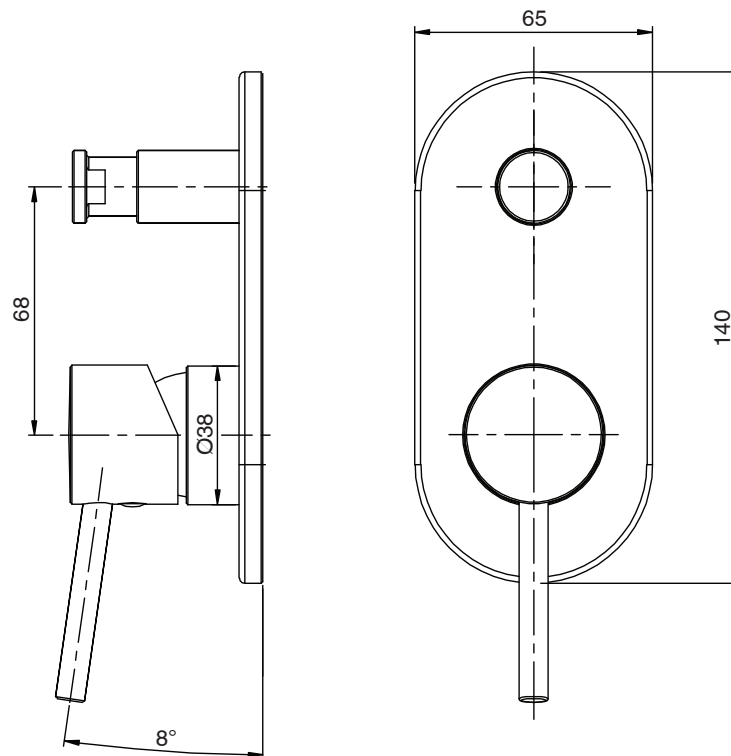

mizu

Mizu Drift MK2 Shower Mixer with Diverter Trimset Matte Black

2263867

SPECIFICATIONS	
Recommended Use	Residential;Commercial
Colour Finish	Matte Black
Primary Material	DR Brass
Recommended Pressure Range	150 - 500 kPa as per AS3500
Max Continuous Working Temperature (deg C)	65
Min Continuous Working Temperature (deg C)	5
WARRANTY	
Residential & Commercial Use (Years)	25
Spare Parts & Labour (Years)	1
<i>Please refer to Mizu Warranty page for full Terms and Conditions</i>	

Disclaimer: Products in this specification manual must by regulation be installed by licensed and registered trade people. The manufacturer/distributor reserves the right to vary specifications or delete models from their range without prior notification. Dimensions are nominal measurements only. Dimensions and set-outs listed are correct at time of publication however the manufacturer/distributor takes no responsibility for printing errors.