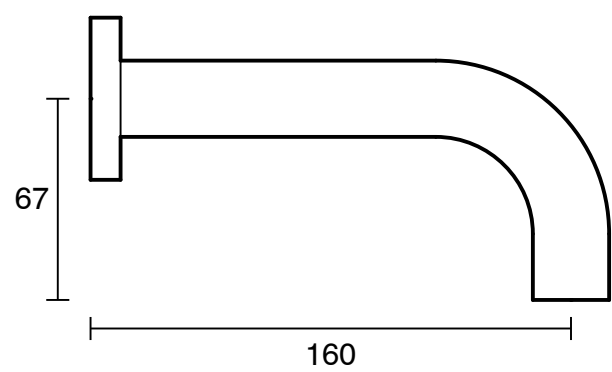

SUSSEX

Scala 25 Wall Outlet Curved 160mm PVD Brushed Platinum Gold (3 Star) Lead Free

51122

SPECIFICATIONS

Recommended Use	Residential;Commercial
Colour Finish	Brushed Platinum Gold
Primary Material	Lead Free Brass
Recommended Pressure Range	150 - 500 kPa as per AS3500
Max Continuous Working Temperature (deg C)	65
Min Continuous Working Temperature (deg C)	1

WARRANTY

Residential Use (Years)	40
Commercial Use (Years)	10

Please refer to Sussex Warranty page for full Terms and Conditions

Dimensions are nominal measurements only.

CLEANING RECOMMENDATIONS:

We recommend the use of soapy water or approved cleaners. This product should not be cleaned with abrasive materials. Damage caused by any improper treatment is not covered by the product warranty. Refer to Warranty Conditions

Disclaimer: Products in this specification manual must by regulation be installed by licensed and registered trade people. The manufacturer/distributor reserves the right to vary specifications or delete models from their range without prior notification. Dimensions are nominal measurements only. Dimensions and set-outs listed are correct at time of publication however the manufacturer/distributor takes no responsibility for printing errors.

Published 30/04/2026

To see the complete Sussex range go to www.reece.com.au