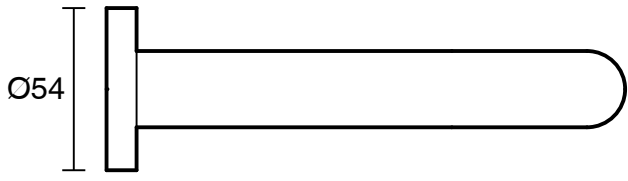

SUSSEX

Scala 25 Wall Outlet Curved 160mm PVD Brushed Platinum Gold (3 Star) Lead Free

51122

SPECIFICATIONS

Recommended Use	Residential;Commercial
Colour Finish	Brushed Platinum Gold
Primary Material	Lead Free Brass
Recommended Pressure Range	150 - 500 kPa as per AS3500
Max Continuous Working Temperature (deg C)	65
Min Continuous Working Temperature (deg C)	1

WARRANTY

Residential Use (Years)	40
Commercial Use (Years)	10

Please refer to Sussex Warranty page for full Terms and Conditions

Dimensions are nominal measurements only.

CLEANING RECOMMENDATIONS:

We recommend the use of soapy water or approved cleaners. This product should not be cleaned with abrasive materials. Damage caused by any improper treatment is not covered by the product warranty. Refer to Warranty Conditions

Disclaimer: Products in this specification manual must by regulation be installed by licensed and registered trade people. The manufacturer/distributor reserves the right to vary specifications or delete models from their range without prior notification. Dimensions are nominal measurements only. Dimensions and set-outs listed are correct at time of publication however the manufacturer/distributor takes no responsibility for printing errors.

Published 30/04/2026

To see the complete Sussex range go to www.reece.com.au