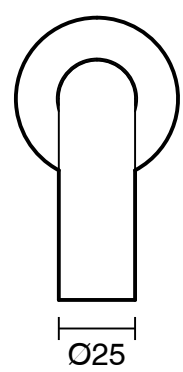

SUSSEX

Scala 25 Wall Outlet Curved 160mm PVD Brushed Platinum Gold (3 Star) Lead Free

51122

SPECIFICATIONS

Recommended Use	Residential;Commercial
Colour Finish	Brushed Platinum Gold
Primary Material	Lead Free Brass
Recommended Pressure Range	150 - 500 kPa as per AS3500
Max Continuous Working Temperature (deg C)	65
Min Continuous Working Temperature (deg C)	1

WARRANTY

Residential Use (Years)	40
Commercial Use (Years)	10

Please refer to Sussex Warranty page for full Terms and Conditions