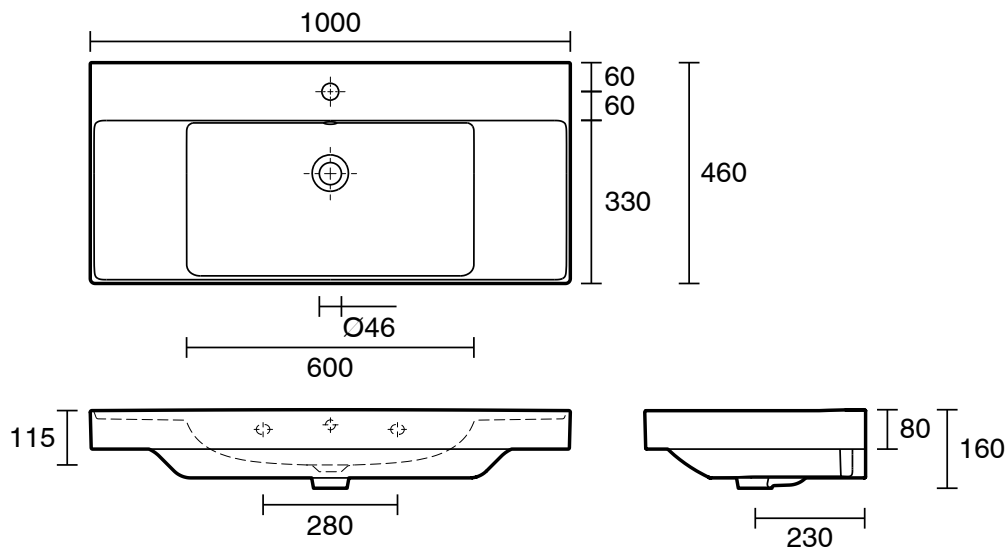

Roca Ona Wall Hung Basin 1000mm x 460mm 1 Taphole with Overflow White

9512574

SPECIFICATIONS

Recommended Use	Residential;Commercial
Primary Material	Fine Ceramic
Colour Finish	White
Bowl Capacity (L)	8.7
Weight (kg)	23
Taphole Configuration	One
Overflow Included	Yes
Plug & Waste Included	No

WARRANTY

Residential & Commercial Use (Years)	25
Spare Parts & Labour (Years)	1

Please refer to Roca Warranty page for full Terms and Conditions

Dimensions are nominal measurements only.

CLEANING RECOMMENDATIONS:

We recommend the use of soapy water or approved cleaners. This product should not be cleaned with abrasive materials. Damage caused by any improper treatment is not covered by the product warranty. Refer to Warranty Conditions

Disclaimer: Products in this specification manual must by regulation be installed by licensed and registered trade people. The manufacturer/distributor reserves the right to vary specifications or delete models from their range without prior notification. Dimensions are nominal measurements only. Dimensions and set-outs listed are correct at time of publication however the manufacturer/distributor takes no responsibility for printing errors.

Published 18/05/2026

To see the complete Roca range go to
www.reece.com.au