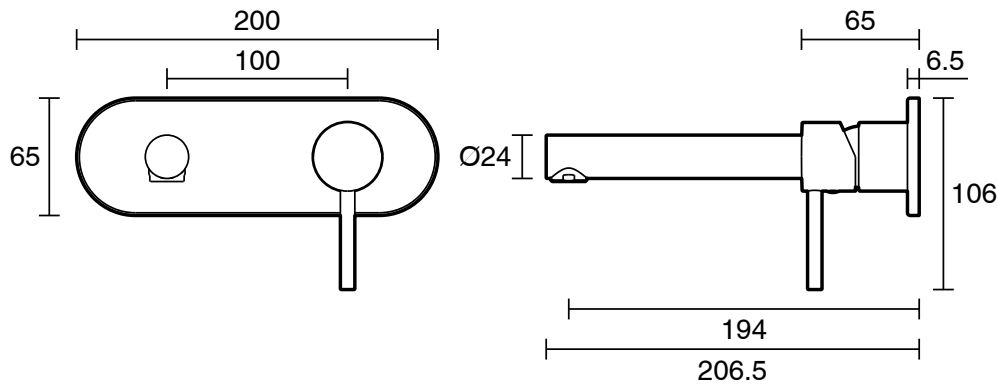

mizu

Mizu Drift Wall Basin / Bath Mixer Set with Straight Spout Kit Brushed Nickel (6 Star) Lead Free

2267377

SPECIFICATIONS

Recommended Use	Residential;Commercial
Colour Finish	Brushed Nickel
Primary Material	Lead Free Brass
Recommended Pressure Range	150 - 500 kPa as per AS3500
Max Continuous Working Temperature (deg C)	65
Min Continuous Working Temperature (deg C)	5

WARRANTY

Residential & Commercial Use (Years)	25
Spare Parts & Labour (Years)	1

Please refer to Mizu Warranty page for full Terms and Conditions