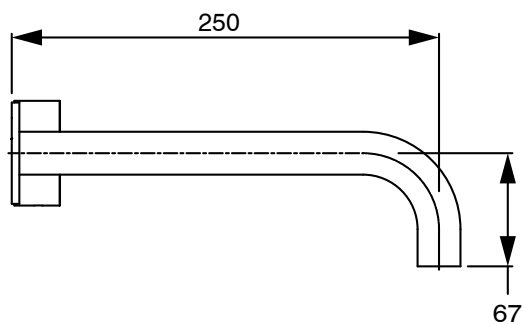

SUSSEX

Sussex Pure Progressive Wall Bath Mixer System 250mm with Linear Textured Handles
PVD Matte Black Lead Free
50086

SPECIFICATIONS	
Recommended Use	Residential;Commercial
Colour Finish	Matte Black
Primary Material	Lead Free Brass
Recommended Pressure Range	150 - 500 kPa as per AS3500
Max Continuous Working Temperature (deg C)	65
Min Continuous Working Temperature (deg C)	1
WARRANTY	
Residential Use (Years)	40
Commercial Use (Years)	10
<i>Please refer to Sussex Warranty page for full Terms and Conditions</i>	