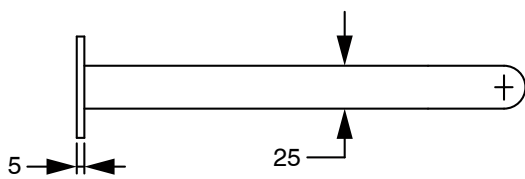

SUSSEX

Sussex Pure Progressive Wall Bath Mixer System 250mm with Linear Textured Handles
PVD Matte Black Lead Free
50086

SPECIFICATIONS	
Recommended Use	Residential;Commercial
Colour Finish	Matte Black
Primary Material	Lead Free Brass
Recommended Pressure Range	150 - 500 kPa as per AS3500
Max Continuous Working Temperature (deg C)	65
Min Continuous Working Temperature (deg C)	1
WARRANTY	
Residential Use (Years)	40
Commercial Use (Years)	10
<i>Please refer to Sussex Warranty page for full Terms and Conditions</i>	