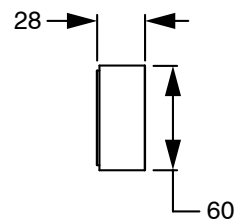

SUSSEX

Sussex Pure Progressive Wall Bath Mixer System 250mm with Linear Textured Handles
PVD Matte Black Lead Free
50086

SPECIFICATIONS	
Recommended Use	Residential;Commercial
Colour Finish	Matte Black
Primary Material	Lead Free Brass
Recommended Pressure Range	150 - 500 kPa as per AS3500
Max Continuous Working Temperature (deg C)	65
Min Continuous Working Temperature (deg C)	1
WARRANTY	
Residential Use (Years)	40
Commercial Use (Years)	10
<i>Please refer to Sussex Warranty page for full Terms and Conditions</i>	