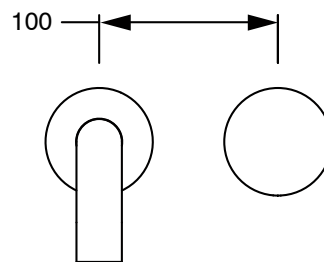

SUSSEX

Sussex Pure Progressive Wall Bath Mixer System 250mm with Linear Textured Handles
PVD Matte Black Lead Free
50086

SPECIFICATIONS	
Recommended Use	Residential;Commercial
Colour Finish	Matte Black
Primary Material	Lead Free Brass
Recommended Pressure Range	150 - 500 kPa as per AS3500
Max Continuous Working Temperature (deg C)	65
Min Continuous Working Temperature (deg C)	1
WARRANTY	
Residential Use (Years)	40
Commercial Use (Years)	10
<i>Please refer to Sussex Warranty page for full Terms and Conditions</i>	