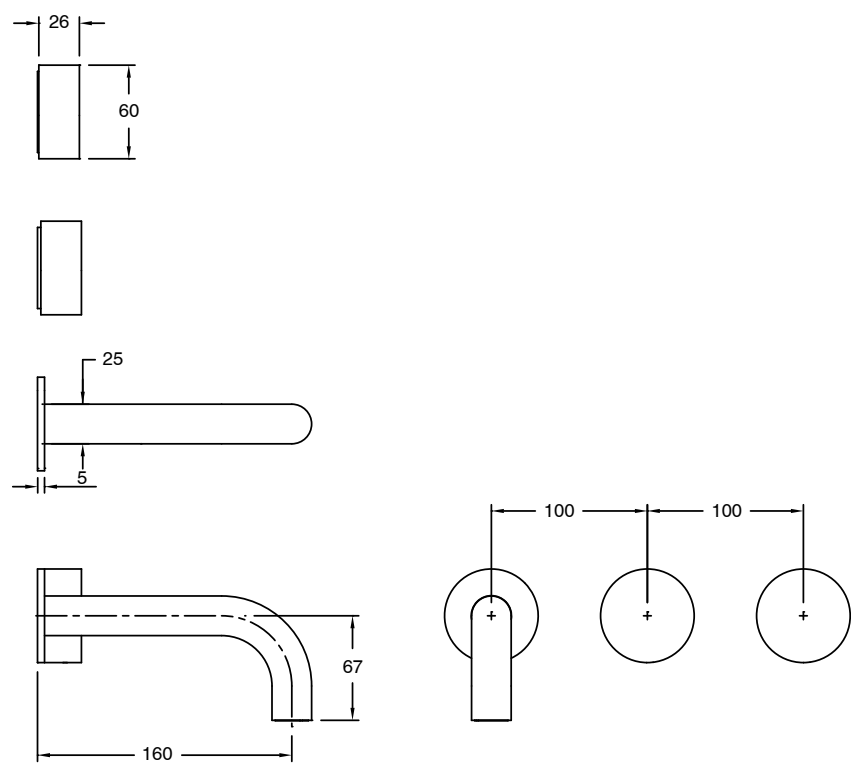

SUSSEX

**Sussex Pure Wall Basin Hostess System 160mm Right Hand with Diamond Textured Handles
PVD Matte Black (3 Star)
9511362**

SPECIFICATIONS

Recommended Use	Residential;Commercial
Colour Finish	Matte Black
Primary Material	DR Brass
Recommended Pressure Range	150 - 500 kPa as per AS3500
Max Continuous Working Temperature (deg C)	65
Min Continuous Working Temperature (deg C)	1

WARRANTY

Residential Use (Years)	40
Commercial Use (Years)	10

Please refer to Sussex Warranty page for full Terms and Conditions

Dimensions are nominal measurements only.

CLEANING RECOMMENDATIONS:

We recommend the use of soapy water or approved cleaners. This product should not be cleaned with abrasive materials. Damage caused by any improper treatment is not covered by the product warranty. Refer to Warranty Conditions

Disclaimer: Products in this specification manual must by regulation be installed by licensed and registered trade people. The manufacturer/distributor reserves the right to vary specifications or delete models from their range without prior notification. Dimensions are nominal measurements only. Dimensions and set-outs listed are correct at time of publication however the manufacturer/distributor takes no responsibility for printing errors.

Published 01/04/2026

To see the complete Sussex range go to www.reece.com.au