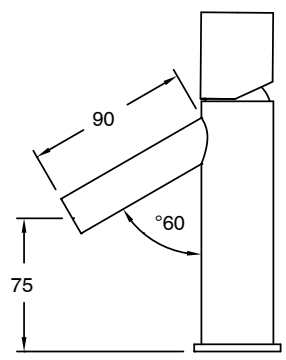

SUSSEX

Sussex Pure Basin Mixer Tap with Cirque Textured Handle PVD Brushed Bronze (6 Star)

9510988

SPECIFICATIONS

Recommended Use	Residential;Commercial
Colour Finish	Brushed Bronze
Primary Material	DR Brass
Recommended Pressure Range	150 - 500 kPa as per AS3500
Max Continuous Working Temperature (deg C)	65
Min Continuous Working Temperature (deg C)	1

WARRANTY

Residential Use (Years)	40
Commercial Use (Years)	10

Please refer to Sussex Warranty page for full Terms and Conditions