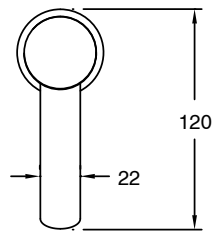

SUSSEX

Sussex Pure Basin Mixer Tap with Cirque Textured Handle PVD Brushed Bronze (6 Star)

9510988

SPECIFICATIONS

Recommended Use	Residential;Commercial
Colour Finish	Brushed Bronze
Primary Material	DR Brass
Recommended Pressure Range	150 - 500 kPa as per AS3500
Max Continuous Working Temperature (deg C)	65
Min Continuous Working Temperature (deg C)	1

WARRANTY

Residential Use (Years)	40
Commercial Use (Years)	10

Please refer to Sussex Warranty page for full Terms and Conditions