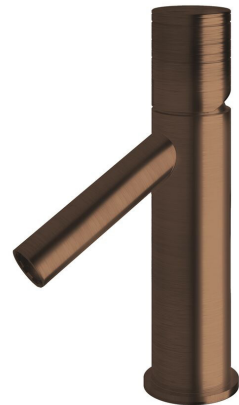

SUSSEX

Sussex Pure Basin Mixer Tap with Cirque Textured Handle PVD Brushed Bronze (6 Star)

9510988

SPECIFICATIONS

Recommended Use	Residential;Commercial
Colour Finish	Brushed Bronze
Primary Material	DR Brass
Recommended Pressure Range	150 - 500 kPa as per AS3500
Max Continuous Working Temperature (deg C)	65
Min Continuous Working Temperature (deg C)	1

WARRANTY

Residential Use (Years)	40
Commercial Use (Years)	10

Please refer to Sussex Warranty page for full Terms and Conditions