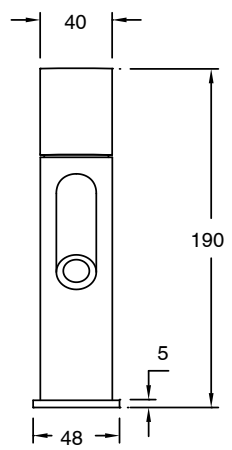

SUSSEX

Sussex Pure Basin Mixer Tap with Cirque Textured Handle PVD Brushed Bronze (6 Star)

9510988

SPECIFICATIONS

Recommended Use	Residential;Commercial
Colour Finish	Brushed Bronze
Primary Material	DR Brass
Recommended Pressure Range	150 - 500 kPa as per AS3500
Max Continuous Working Temperature (deg C)	65
Min Continuous Working Temperature (deg C)	1

WARRANTY

Residential Use (Years)	40
Commercial Use (Years)	10

Please refer to Sussex Warranty page for full Terms and Conditions