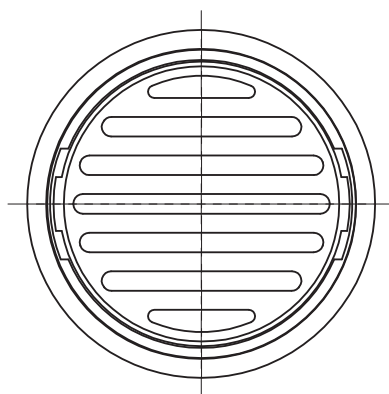

## Mizu Drift Brass Trapscrew Grate Round 100mm Brushed Gunmetal

246028

SPECIFICATIONS	
Recommended Use	Residential;Commercial
Colour Finish	Brushed Gunmetal
Primary Material	DR Brass
WARRANTY	
Parts Replacement Only - excludes labour costs (Years)	1
<i>Please refer to Mizu Warranty page for full Terms and Conditions</i>	

Dimensions are nominal measurements only.