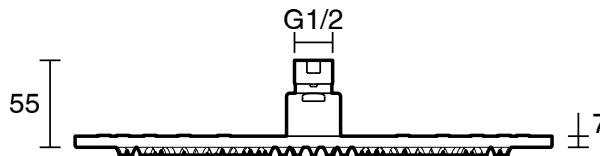

mizu

Mizu Drift Brass Overhead Shower 300mm Chrome (3 Star)

9503923

SPECIFICATIONS

Recommended Use	Residential;Commercial
Colour Finish	Polished Chrome
Primary Material	DR Brass
Recommended Pressure Range	150 - 500 kPa as per AS3500
Max Continuous Working Temperature (deg C)	60
Min Continuous Working Temperature (deg C)	5

WARRANTY

Residential & Commercial Use (Years)	25
Spare Parts & Labour (Years)	1

Please refer to Mizu Warranty page for full Terms and Conditions

Dimensions are nominal measurements only.

CLEANING RECOMMENDATIONS:

We recommend the use of soapy water or approved cleaners. This product should not be cleaned with abrasive materials. Damage caused by any improper treatment is not covered by the product warranty. Refer to Warranty Conditions

Disclaimer: Products in this specification manual must by regulation be installed by licensed and registered trade people. The manufacturer/distributor reserves the right to vary specifications or delete models from their range without prior notification. Dimensions are nominal measurements only. Dimensions and set-outs listed are correct at time of publication however the manufacturer/distributor takes no responsibility for printing errors.

Published 01/04/2026

To see the complete Mizu range go to www.reece.com.au