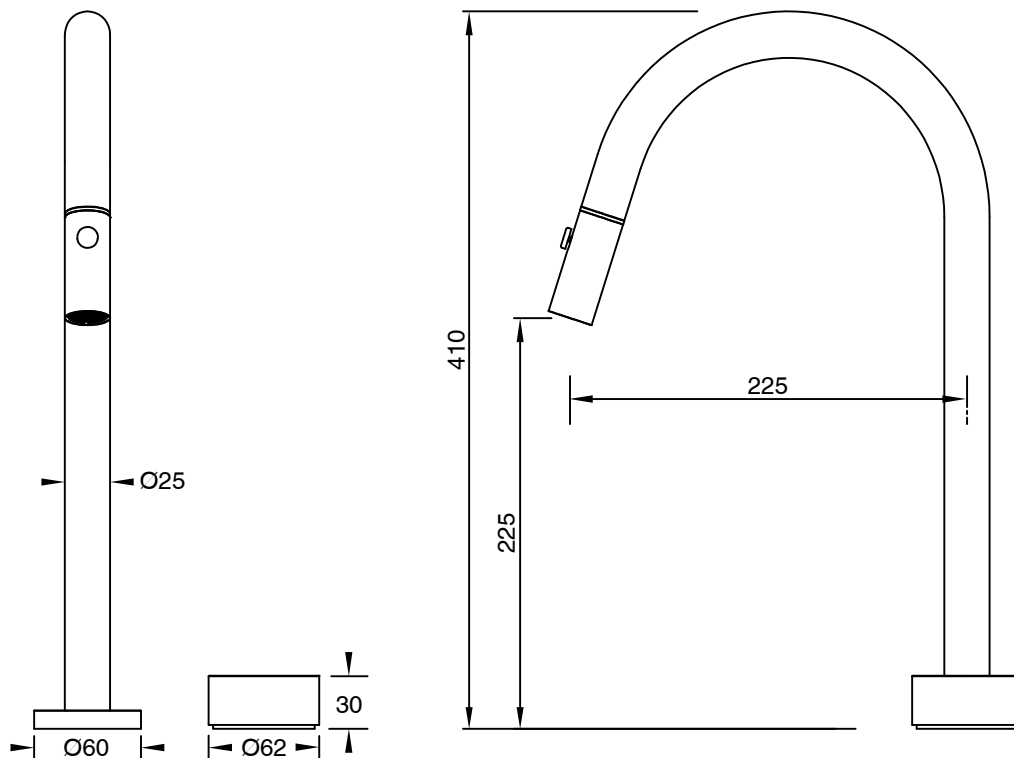

## Sussex Pure Progressive Sink Mixer Set Pull Out Spray Chrome (4 Star) Lead Free

50579

SPECIFICATIONS	
Recommended Use	Residential;Commercial
Colour Finish	Polished Chrome
Primary Material	Lead Free Brass
Recommended Pressure Range	150 - 500 kPa as per AS3500
Max Continuous Working Temperature (deg C)	65
Min Continuous Working Temperature (deg C)	1
WARRANTY	
Residential Use (Years)	40
Commercial Use (Years)	10
<i>Please refer to Sussex Warranty page for full Terms and Conditions</i>	

Dimensions are nominal measurements only.