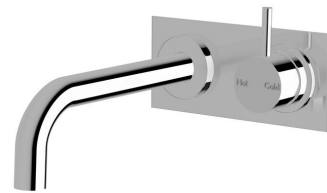

## Sussex Scala 25mm Curved Bath Mixer Tap Outlet System Right Hand 250mm Outlet Chrome

2263079

SPECIFICATIONS	
Recommended Use	Residential;Commercial
Colour Finish	Polished Chrome
Primary Material	Brass
Recommended Pressure Range	150 - 500 kPa as per AS3500
Max Continuous Working Temperature (deg C)	65
Min Continuous Working Temperature (deg C)	1
WARRANTY	
Residential Use (Years)	40
Commercial Use (Years)	10
<i>Please refer to Sussex Warranty page for full Terms and Conditions</i>	

Dimensions are nominal measurements only.