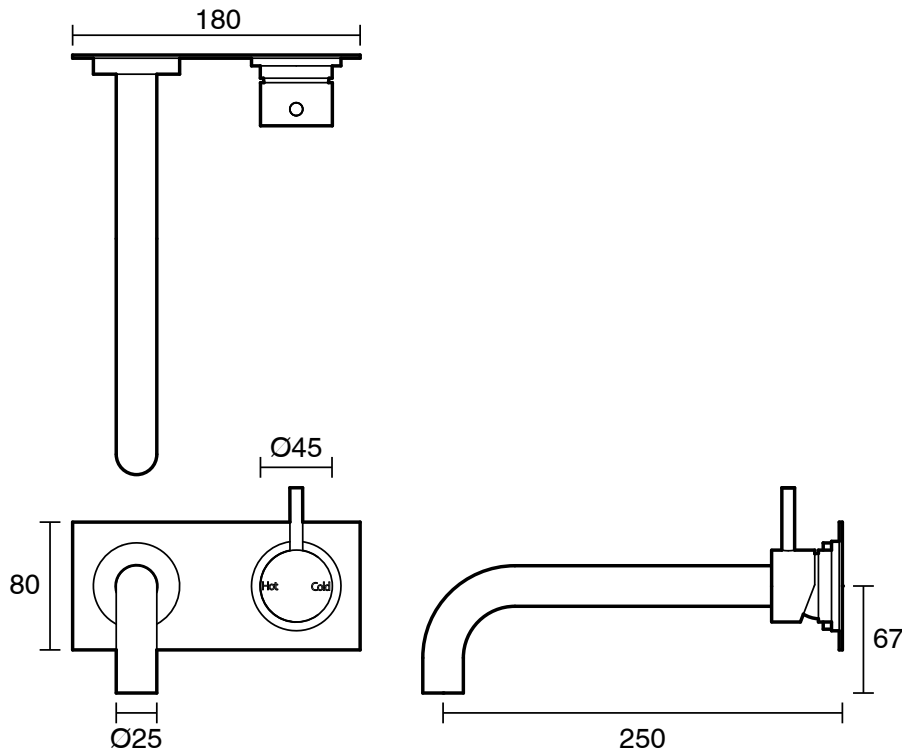

## Sussex Scala 25mm Curved Bath Mixer Tap Outlet System Right Hand 250mm Outlet Chrome

2263079

SPECIFICATIONS	
Recommended Use	Residential;Commercial
Colour Finish	Polished Chrome
Primary Material	Brass
Recommended Pressure Range	150 - 500 kPa as per AS3500
Max Continuous Working Temperature (deg C)	65
Min Continuous Working Temperature (deg C)	1
WARRANTY	
Residential Use (Years)	40
Commercial Use (Years)	10
<i>Please refer to Sussex Warranty page for full Terms and Conditions</i>	

Dimensions are nominal measurements only.