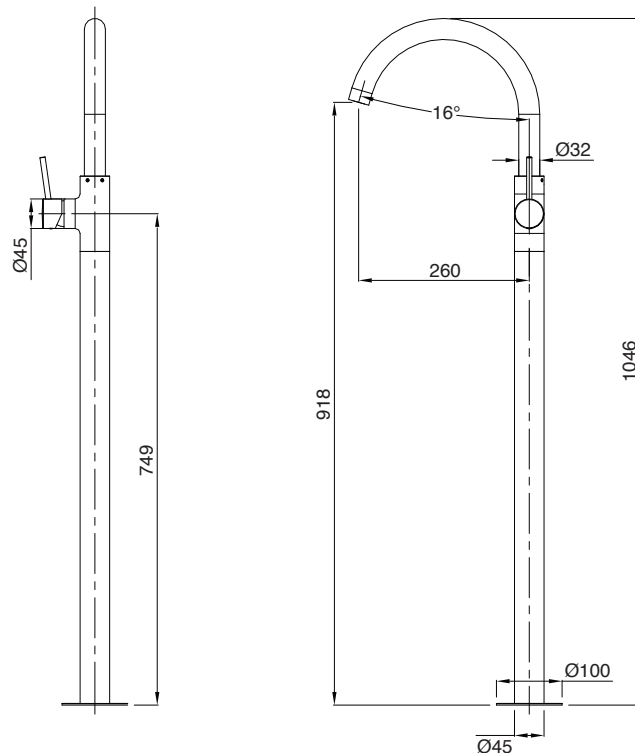

mizu

Mizu Drift MK2 Floor Mounted Bath Mixer Kit Brushed Gunmetal

2267170

SPECIFICATIONS

Recommended Use	Residential;Commercial
Colour Finish	Brushed Gunmetal
Primary Material	DR Brass
Recommended Pressure Range	150 - 500 kPa as per AS3500
Max Continuous Working Temperature (deg C)	70
Min Continuous Working Temperature (deg C)	5

WARRANTY

Residential & Commercial Use (Years)	25
Spare Parts & Labour (Years)	1

Please refer to Mizu Warranty page for full Terms and Conditions

Dimensions are nominal measurements only.

CLEANING RECOMMENDATIONS:

We recommend the use of soapy water or approved cleaners. This product should not be cleaned with abrasive materials. Damage caused by any improper treatment is not covered by the product warranty. Refer to Warranty Conditions

Disclaimer: Products in this specification manual must by regulation be installed by licensed and registered trade people. The manufacturer/distributor reserves the right to vary specifications or delete models from their range without prior notification. Dimensions are nominal measurements only. Dimensions and set-outs listed are correct at time of publication however the manufacturer/distributor takes no responsibility for printing errors.

Published 01/04/2026

To see the complete Mizu range go to
www.reece.com.au

WaterMark
AS/NZS 3718
WM-022094