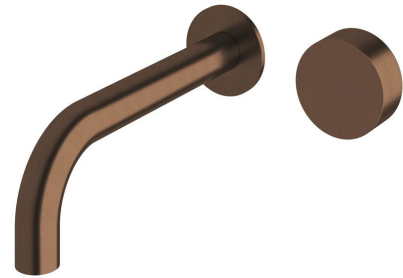

SUSSEX

Sussex Pure Progressive Wall Basin Mixer Tap System 200mm PVD Brushed Bronze (3 Star)

9511148

SPECIFICATIONS	
Recommended Use	Residential;Commercial
Colour Finish	Brushed Bronze
Primary Material	DR Brass
Recommended Pressure Range	150 - 500 kPa as per AS3500
Max Continuous Working Temperature (deg C)	65
Min Continuous Working Temperature (deg C)	1
WARRANTY	
Residential Use (Years)	40
Commercial Use (Years)	10
<i>Please refer to Sussex Warranty page for full Terms and Conditions</i>	