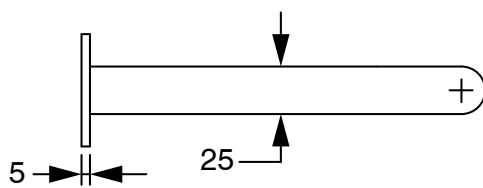

SUSSEX

Sussex Pure Progressive Wall Basin Mixer Tap System 200mm PVD Brushed Bronze (3 Star)

9511148

SPECIFICATIONS	
Recommended Use	Residential;Commercial
Colour Finish	Brushed Bronze
Primary Material	DR Brass
Recommended Pressure Range	150 - 500 kPa as per AS3500
Max Continuous Working Temperature (deg C)	65
Min Continuous Working Temperature (deg C)	1
WARRANTY	
Residential Use (Years)	40
Commercial Use (Years)	10
<i>Please refer to Sussex Warranty page for full Terms and Conditions</i>	