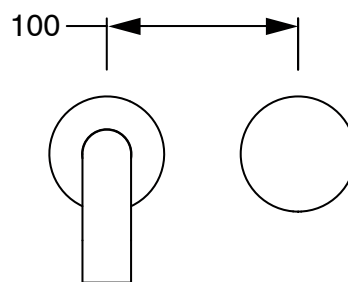

SUSSEX

Sussex Pure Progressive Wall Basin Mixer Tap System 200mm PVD Brushed Bronze (3 Star)

9511148

SPECIFICATIONS	
Recommended Use	Residential;Commercial
Colour Finish	Brushed Bronze
Primary Material	DR Brass
Recommended Pressure Range	150 - 500 kPa as per AS3500
Max Continuous Working Temperature (deg C)	65
Min Continuous Working Temperature (deg C)	1
WARRANTY	
Residential Use (Years)	40
Commercial Use (Years)	10
<i>Please refer to Sussex Warranty page for full Terms and Conditions</i>	