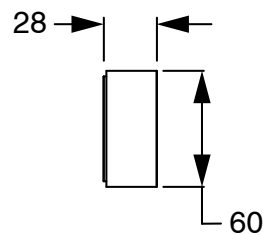

SUSSEX

Sussex Pure Progressive Wall Basin Mixer Tap System 200mm PVD Brushed Bronze (3 Star)

9511148

SPECIFICATIONS	
Recommended Use	Residential;Commercial
Colour Finish	Brushed Bronze
Primary Material	DR Brass
Recommended Pressure Range	150 - 500 kPa as per AS3500
Max Continuous Working Temperature (deg C)	65
Min Continuous Working Temperature (deg C)	1
WARRANTY	
Residential Use (Years)	40
Commercial Use (Years)	10
<i>Please refer to Sussex Warranty page for full Terms and Conditions</i>	