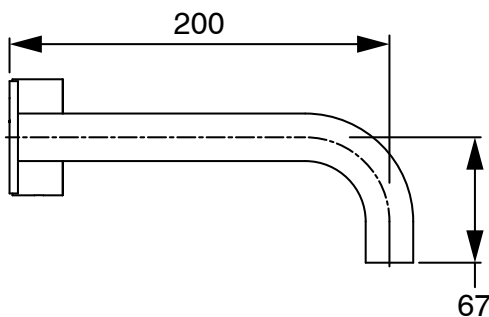

SUSSEX

Sussex Pure Progressive Wall Basin Mixer Tap System 200mm PVD Brushed Bronze (3 Star)

9511148

SPECIFICATIONS	
Recommended Use	Residential;Commercial
Colour Finish	Brushed Bronze
Primary Material	DR Brass
Recommended Pressure Range	150 - 500 kPa as per AS3500
Max Continuous Working Temperature (deg C)	65
Min Continuous Working Temperature (deg C)	1
WARRANTY	
Residential Use (Years)	40
Commercial Use (Years)	10
<i>Please refer to Sussex Warranty page for full Terms and Conditions</i>	