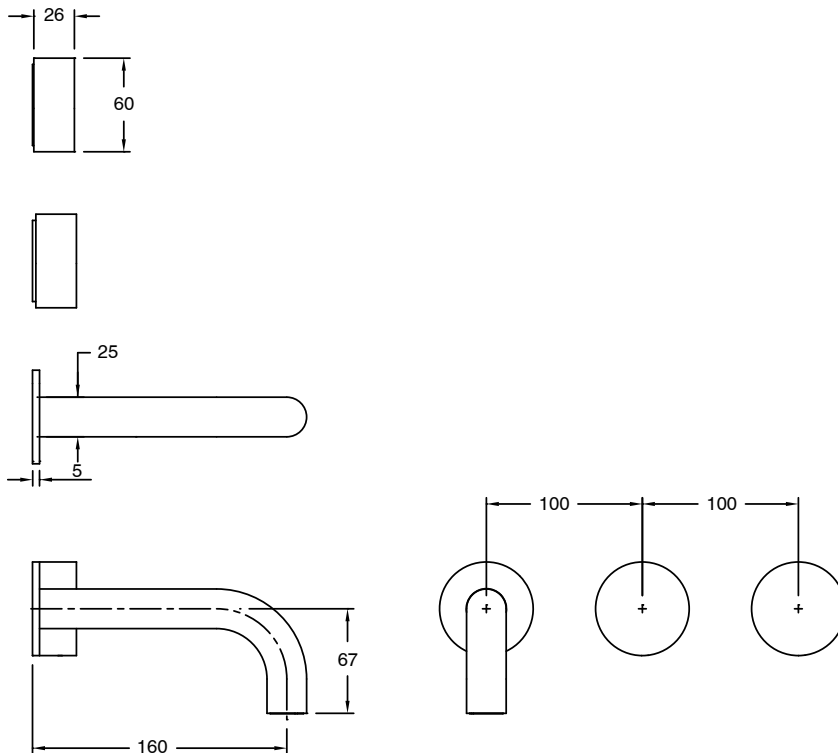

SUSSEX

Sussex Pure Wall Bath Hostess System 160mm with Linear Textured Handles
PVD Brushed Gunmetal Lead Free
46813

SPECIFICATIONS

Recommended Use	Residential;Commercial
Colour Finish	Brushed Gunmetal
Primary Material	Lead Free Brass
Recommended Pressure Range	150 - 500 kPa as per AS3500
Max Continuous Working Temperature (deg C)	65
Min Continuous Working Temperature (deg C)	1

WARRANTY

Residential Use (Years)	40
Commercial Use (Years)	10

Please refer to Sussex Warranty page for full Terms and Conditions

Dimensions are nominal measurements only.

CLEANING RECOMMENDATIONS:

We recommend the use of soapy water or approved cleaners. This product should not be cleaned with abrasive materials. Damage caused by any improper treatment is not covered by the product warranty. Refer to Warranty Conditions

Disclaimer: Products in this specification manual must by regulation be installed by licensed and registered trade people. The manufacturer/distributor reserves the right to vary specifications or delete models from their range without prior notification. Dimensions are nominal measurements only. Dimensions and set-outs listed are correct at time of publication however the manufacturer/distributor takes no responsibility for printing errors.

Published 14/05/2026

To see the complete Sussex range go to www.reece.com.au