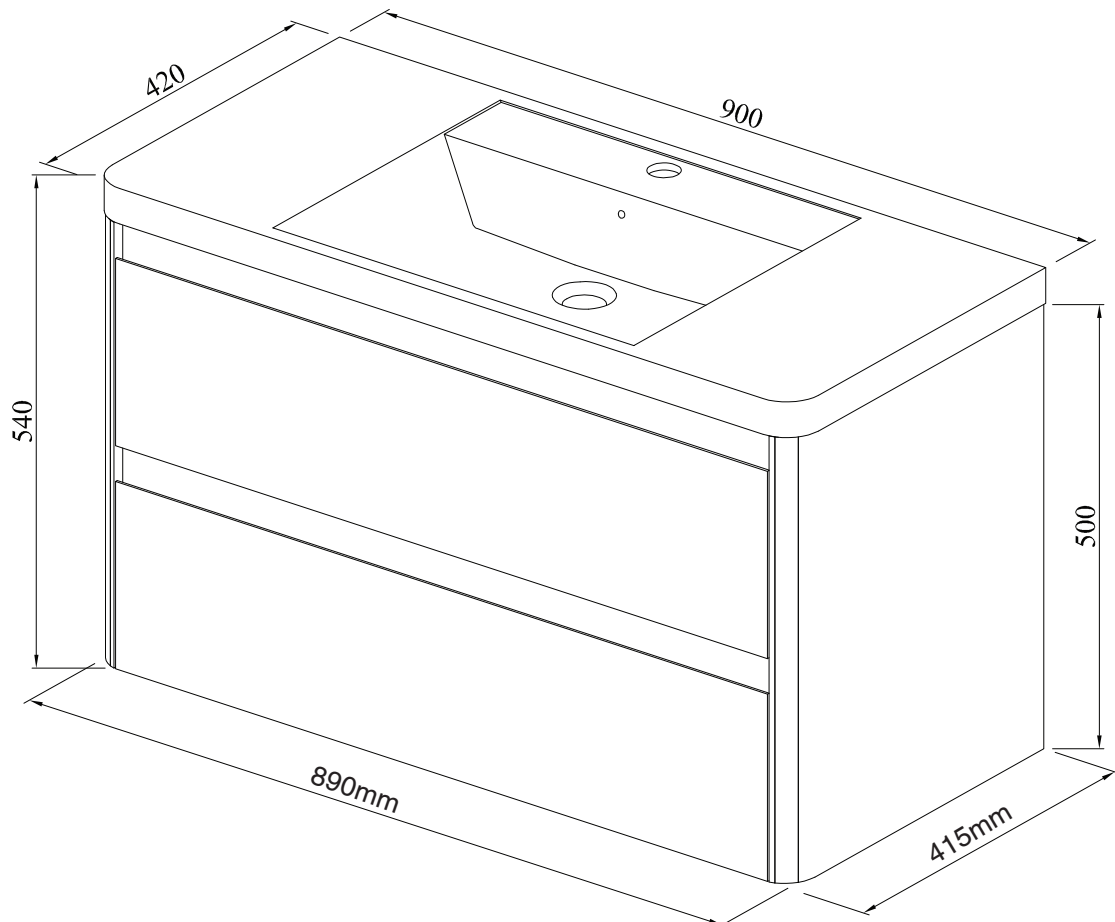

WARRANTY

Residential & Commercial Use (Years)	10
Spare Parts & Labour (Years)	1

Please refer to Posh Warranty Page for full Terms and Conditions