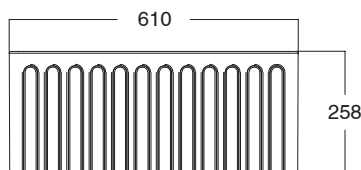

## SPECIFICATIONS

Recommended Use	Residential;Commercial
Sink Colour	Matte Black
Finish	Matte
Material	Fine Fireclay Ceramic
Gauge	20 mm
Bowl Type	Single Bowl
Bowl Configuration	No Drainer
Bowl Capacity	52 ltr
Mounting	Butler Style
Overflow Configuration	No Overflow
Taphole Configuration	No Taphole
Plug & Waste Size	95mm Basket Waste
Plug & Waste	Sold Separately

Dimensions are nominal measurements only.