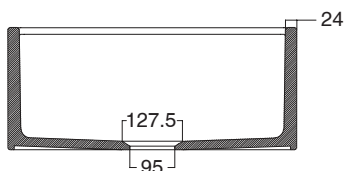

## SPECIFICATIONS

Recommended Use	Residential;Commercial
Sink Colour	Matte Black
Finish	Matte
Material	Fine Fireclay Ceramic
Gauge	20 mm
Bowl Type	Single Bowl
Bowl Configuration	No Drainer
Bowl Capacity	52 ltr
Mounting	Butler Style
Overflow Configuration	No Overflow
Taphole Configuration	No Taphole
Plug & Waste Size	95mm Basket Waste
Plug & Waste	Sold Separately

Dimensions are nominal measurements only.