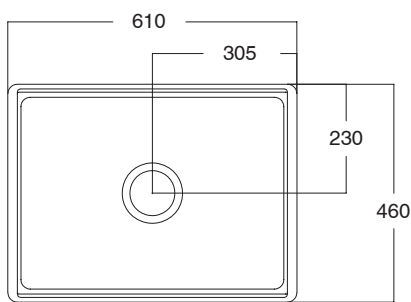

## SPECIFICATIONS

Recommended Use	Residential;Commercial
Sink Colour	Matte Black
Finish	Matte
Material	Fine Fireclay Ceramic
Gauge	20 mm
Bowl Type	Single Bowl
Bowl Configuration	No Drainer
Bowl Capacity	52 ltr
Mounting	Butler Style
Overflow Configuration	No Overflow
Taphole Configuration	No Taphole
Plug & Waste Size	95mm Basket Waste
Plug & Waste	Sold Separately

Dimensions are nominal measurements only.