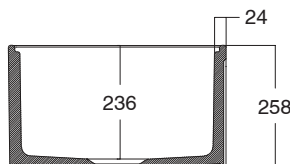

## SPECIFICATIONS

Recommended Use	Residential;Commercial
Sink Colour	Matte Black
Finish	Matte
Material	Fine Fireclay Ceramic
Gauge	20 mm
Bowl Type	Single Bowl
Bowl Configuration	No Drainer
Bowl Capacity	52 ltr
Mounting	Butler Style
Overflow Configuration	No Overflow
Taphole Configuration	No Taphole
Plug & Waste Size	95mm Basket Waste
Plug & Waste	Sold Separately

Dimensions are nominal measurements only.