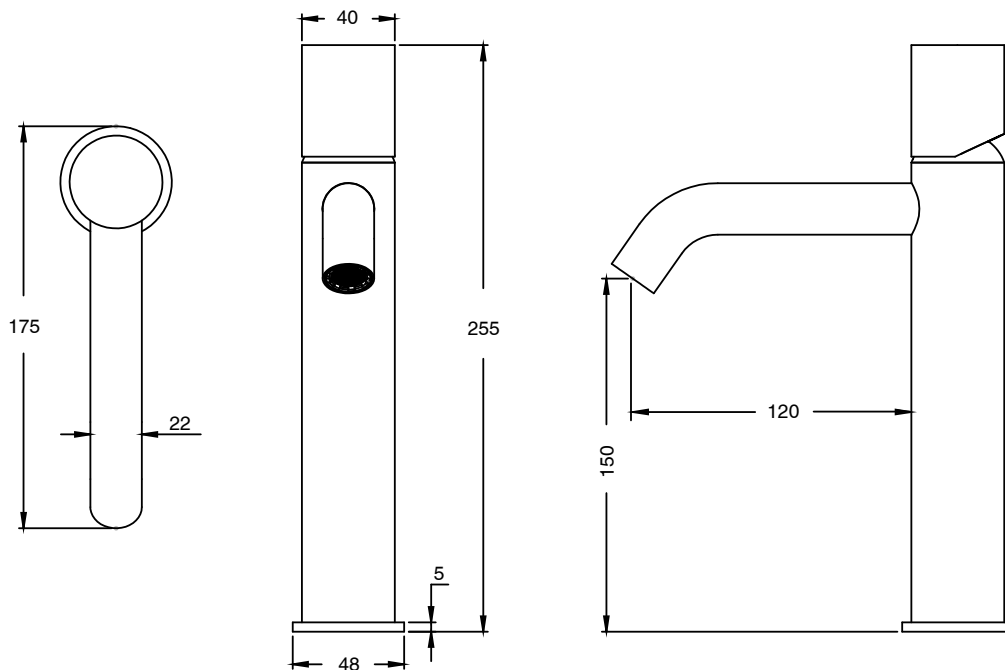

SUSSEX

Sussex Pure Medium Height Basin Mixer Curved with Cirque Textured Handles
PVD Brushed Bronze (5 Star) Lead Free
49945

SPECIFICATIONS	
Recommended Use	Residential;Commercial
Colour Finish	Brushed Bronze
Primary Material	Lead Free Brass
Recommended Pressure Range	150 - 500 kPa as per AS3500
Max Continuous Working Temperature (deg C)	65
Min Continuous Working Temperature (deg C)	1
WARRANTY	
Residential Use (Years)	40
Commercial Use (Years)	10
<i>Please refer to Sussex Warranty page for full Terms and Conditions</i>	

Disclaimer: Products in this specification manual must by regulation be installed by licensed and registered trade people. The manufacturer/distributor reserves the right to vary specifications or delete models from their range without prior notification. Dimensions are nominal measurements only. Dimensions and set-outs listed are correct at time of publication however the manufacturer/distributor takes no responsibility for printing errors.