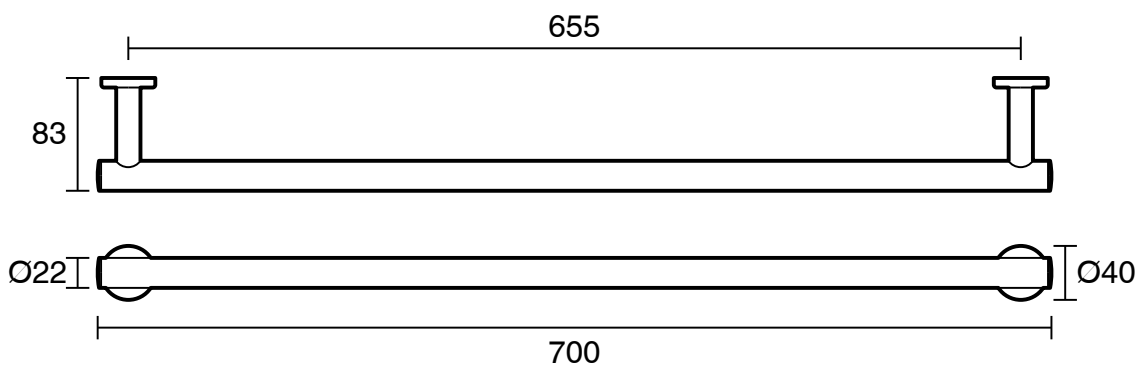

Mizu Drift Single Towel Rail 700mm Chrome

2202017

SPECIFICATIONS

Recommended Use	Residential;Commercial
Colour Finish	Polished Chrome
Primary Material	DR Brass

WARRANTY

Residential & Commercial Use (Years)	25
Spare Parts & Labour (Years)	1

Please refer to Mizu Warranty page for full Terms and Conditions

Dimensions are nominal measurements only.

CLEANING RECOMMENDATIONS:

We recommend the use of soapy water or approved cleaners. This product should not be cleaned with abrasive materials. Damage caused by any improper treatment is not covered by the product warranty. Refer to Warranty Conditions

Disclaimer: Products in this specification manual must by regulation be installed by licensed and registered trade people. The manufacturer/distributor reserves the right to vary specifications or delete models from their range without prior notification. Dimensions are nominal measurements only. Dimensions and set-outs listed are correct at time of publication however the manufacturer/distributor takes no responsibility for printing errors.

Published 01/04/2026

To see the complete Mizu range go to www.reece.com.au