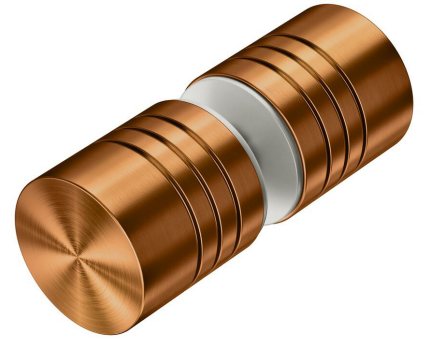

## Kado Lux Frameless Shower Screen Door Knob Brushed Bronze

39737

SPECIFICATIONS	
Recommended Use	Residential;Commercial
Colour Finish	Brushed Bronze
Primary Material	Stainless Steel
Mounting	Product Surface
WARRANTY	
Residential & Commercial Use (Years)	25
Spare Parts & Labour (Years)	1
<i>Please refer to Kado Warranty Page for full Terms and Conditions</i>	