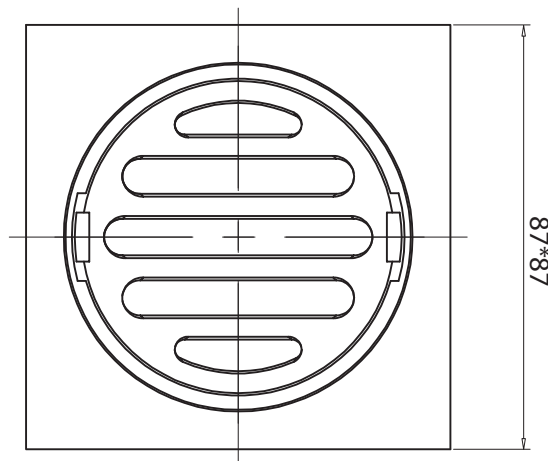

mizu

Mizu Drift Brass Trapscrew Grate Square 80mm Brushed Nickel

246022

SPECIFICATIONS	
Recommended Use	Residential;Commercial
Colour Finish	Brushed Nickel
Primary Material	DR Brass
WARRANTY	
Parts Replacement Only - excludes labour costs (Years)	1
<i>Please refer to Mizu Warranty page for full Terms and Conditions</i>	