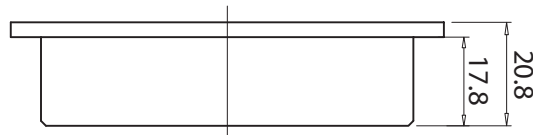

mizu

Mizu Drift Brass Trapscrew Grate Square 80mm Brushed Nickel

246022

SPECIFICATIONS	
Recommended Use	Residential;Commercial
Colour Finish	Brushed Nickel
Primary Material	DR Brass
WARRANTY	
Parts Replacement Only - excludes labour costs (Years)	1
<i>Please refer to Mizu Warranty page for full Terms and Conditions</i>	