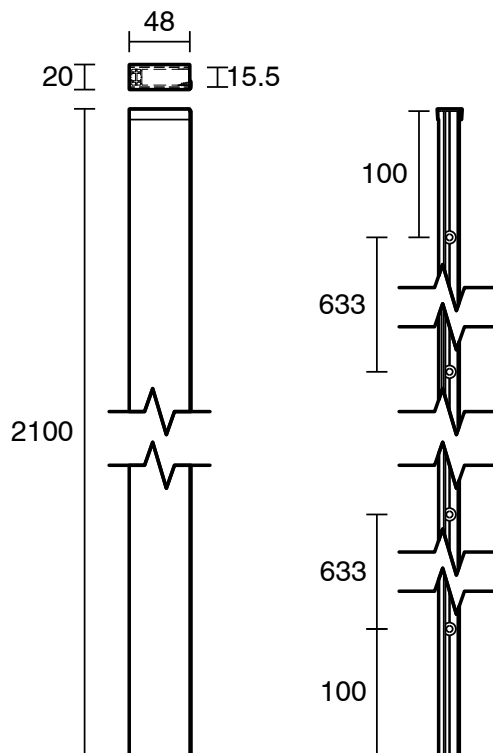

## Kado Lux Frameless Shower Screen Wall Channel Brushed Brass

1705957

SPECIFICATIONS	
Recommended Use	Residential;Commercial
Colour Finish	Brushed Brass
Primary Material	Aluminium
Mounting	Wall
WARRANTY	
Residential & Commercial Use (Years)	25
Spare Parts & Labour (Years)	1
<i>Please refer to Kado Warranty Page for full Terms and Conditions</i>	

Dimensions are nominal measurements only.