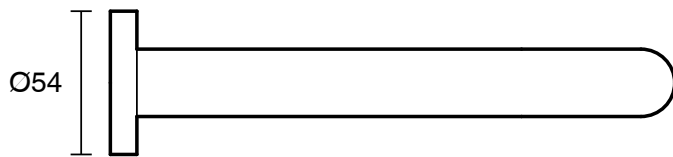

SUSSEX

Scala 25 Wall Outlet Curved 200mm PVD Brushed Platinum Gold (6 Star) Lead Free

51150

SPECIFICATIONS

Recommended Use	Residential;Commercial
Colour Finish	Brushed Platinum Gold
Primary Material	Lead Free Brass
Recommended Pressure Range	150 - 500 kPa as per AS3500
Max Continuous Working Temperature (deg C)	65
Min Continuous Working Temperature (deg C)	1

WARRANTY

Residential Use (Years)	40
Commercial Use (Years)	10

Please refer to Sussex Warranty page for full Terms and Conditions

Dimensions are nominal measurements only.

CLEANING RECOMMENDATIONS:

We recommend the use of soapy water or approved cleaners. This product should not be cleaned with abrasive materials. Damage caused by any improper treatment is not covered by the product warranty. Refer to Warranty Conditions

Disclaimer: Products in this specification manual must by regulation be installed by licensed and registered trade people. The manufacturer/distributor reserves the right to vary specifications or delete models from their range without prior notification. Dimensions are nominal measurements only. Dimensions and set-outs listed are correct at time of publication however the manufacturer/distributor takes no responsibility for printing errors.

Published 30/04/2026

To see the complete Sussex range go to www.reece.com.au