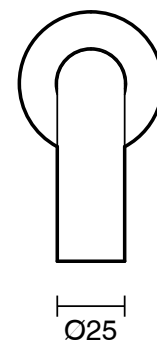

SUSSEX

Scala 25 Wall Outlet Curved 200mm PVD Brushed Platinum Gold (6 Star) Lead Free

51150

SPECIFICATIONS

Recommended Use	Residential;Commercial
Colour Finish	Brushed Platinum Gold
Primary Material	Lead Free Brass
Recommended Pressure Range	150 - 500 kPa as per AS3500
Max Continuous Working Temperature (deg C)	65
Min Continuous Working Temperature (deg C)	1

WARRANTY

Residential Use (Years)	40
Commercial Use (Years)	10

Please refer to Sussex Warranty page for full Terms and Conditions