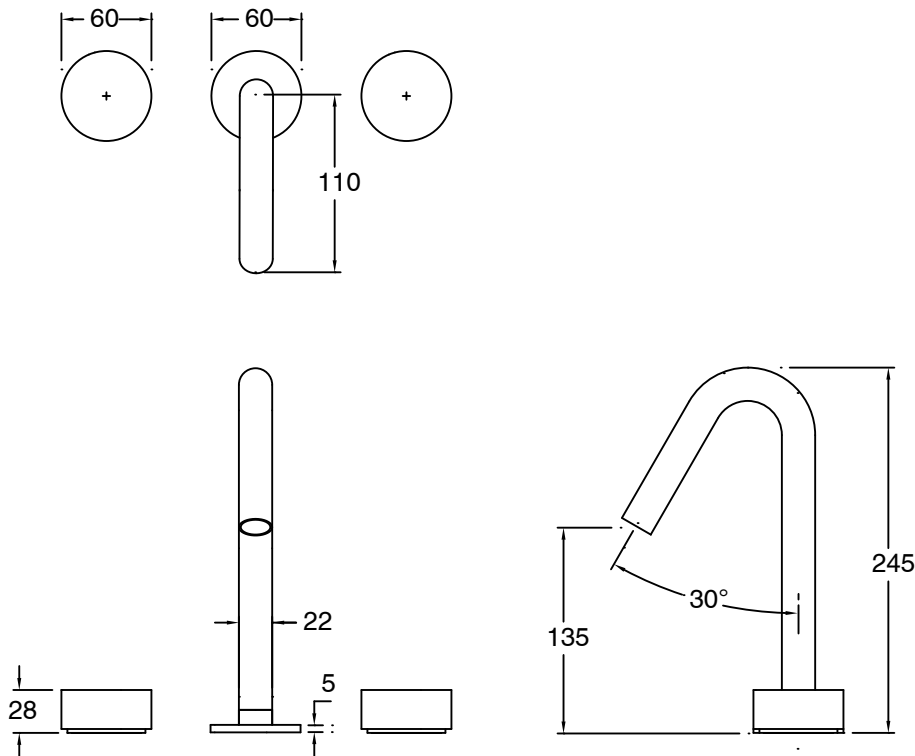

## Sussex Pure Basin Set with Diamond Textured Handles PVD Matte Black (5 Star) Lead Free

47028

SPECIFICATIONS	
Recommended Use	Residential;Commercial
Colour Finish	Matte Black
Primary Material	Lead Free Brass
Recommended Pressure Range	150 - 500 kPa as per AS3500
Max Continuous Working Temperature (deg C)	65
Min Continuous Working Temperature (deg C)	1
WARRANTY	
Residential Use (Years)	40
Commercial Use (Years)	10
<i>Please refer to Sussex Warranty page for full Terms and Conditions</i>	

Dimensions are nominal measurements only.