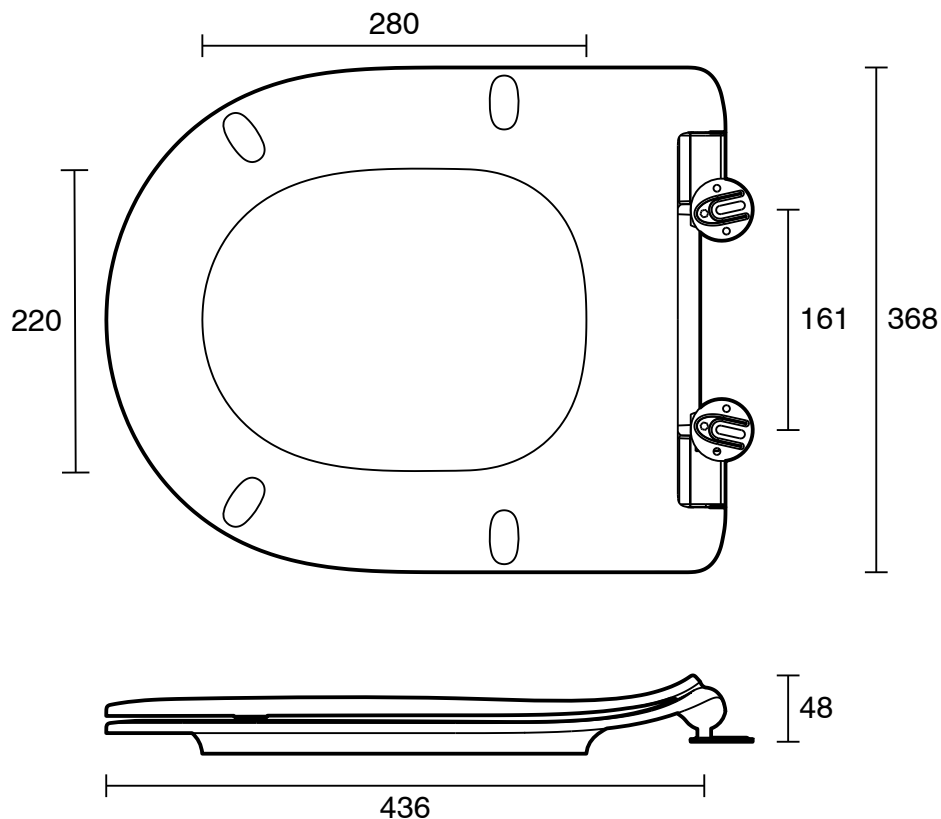

## Posh Solus Rimless Seat Soft Close Quick Release White

26786

SPECIFICATIONS	
Recommended Use	Residential;Commercial
Toilet Seat Type	Soft Close;Quick Release
Primary Material	Urea
Colour	White
WARRANTY	
Product or Parts Replacement Only (Years)	5
<i>Please refer to Posh Warranty Page for full Terms and Conditions</i>	

Dimensions are nominal measurements only.