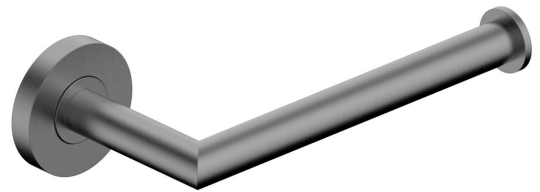

mizu

Mizu Drift Reversible Toilet Roll Holder Brushed Gunmetal

2267175

SPECIFICATIONS

Recommended Use	Residential;Commercial
Colour Finish	Brushed Gunmetal
Primary Material	DR Brass

WARRANTY

Residential & Commercial Use (Years)	25
Spare Parts & Labour (Years)	1

Please refer to Mizu Warranty page for full Terms and Conditions

Dimensions are nominal measurements only.

CLEANING RECOMMENDATIONS:

We recommend the use of soapy water or approved cleaners. This product should not be cleaned with abrasive materials. Damage caused by any improper treatment is not covered by the product warranty. Refer to Warranty Conditions

Disclaimer: Products in this specification manual must by regulation be installed by licensed and registered trade people. The manufacturer/distributor reserves the right to vary specifications or delete models from their range without prior notification. Dimensions are nominal measurements only. Dimensions and set-outs listed are correct at time of publication however the manufacturer/distributor takes no responsibility for printing errors.

Published 01/04/2026

To see the complete Mizu range go to www.reece.com.au