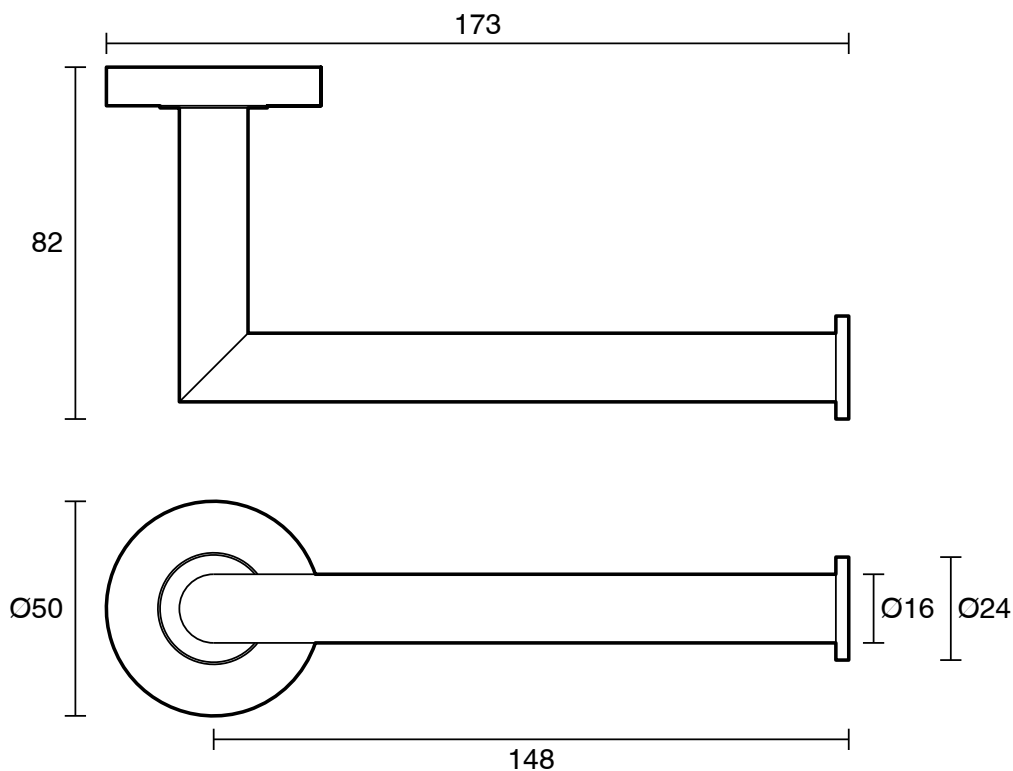

mizu

Mizu Drift Reversible Toilet Roll Holder Brushed Gunmetal

2267175

SPECIFICATIONS

Recommended Use	Residential;Commercial
Colour Finish	Brushed Gunmetal
Primary Material	DR Brass

WARRANTY

Residential & Commercial Use (Years)	25
Spare Parts & Labour (Years)	1

Please refer to Mizu Warranty page for full Terms and Conditions

Dimensions are nominal measurements only.

CLEANING RECOMMENDATIONS:

We recommend the use of soapy water or approved cleaners. This product should not be cleaned with abrasive materials. Damage caused by any improper treatment is not covered by the product warranty. Refer to Warranty Conditions

Disclaimer: Products in this specification manual must by regulation be installed by licensed and registered trade people. The manufacturer/distributor reserves the right to vary specifications or delete models from their range without prior notification. Dimensions are nominal measurements only. Dimensions and set-outs listed are correct at time of publication however the manufacturer/distributor takes no responsibility for printing errors.

Published 01/04/2026

To see the complete Mizu range go to www.reece.com.au