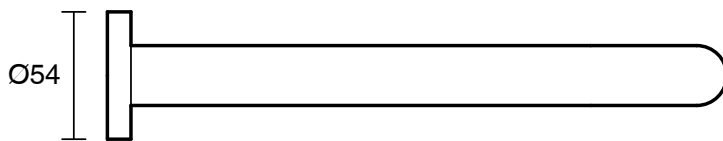

SUSSEX

Scala 25 Curved Bath Outlet 250mm EP Satin Chrome Lead Free

51073

SPECIFICATIONS	
Recommended Use	Residential;Commercial
Colour Finish	Satin Chrome
Primary Material	Lead Free Brass
Recommended Pressure Range	150 - 500 kPa as per AS3500
Max Continuous Working Temperature (deg C)	65
Min Continuous Working Temperature (deg C)	1
WARRANTY	
Residential Use (Years)	40
Commercial Use (Years)	10
<i>Please refer to Sussex Warranty page for full Terms and Conditions</i>	