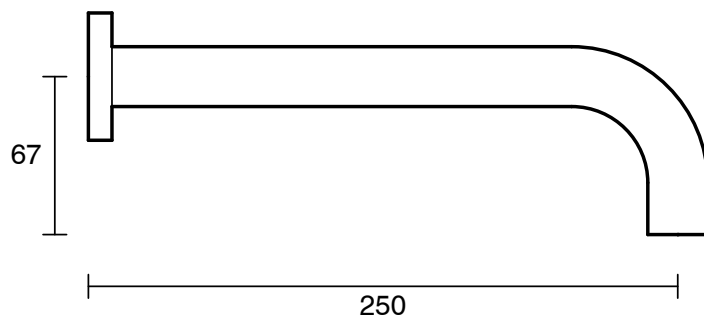

SUSSEX

Scala 25 Curved Bath Outlet 250mm EP Satin Chrome Lead Free

51073

SPECIFICATIONS	
Recommended Use	Residential;Commercial
Colour Finish	Satin Chrome
Primary Material	Lead Free Brass
Recommended Pressure Range	150 - 500 kPa as per AS3500
Max Continuous Working Temperature (deg C)	65
Min Continuous Working Temperature (deg C)	1
WARRANTY	
Residential Use (Years)	40
Commercial Use (Years)	10
<i>Please refer to Sussex Warranty page for full Terms and Conditions</i>	