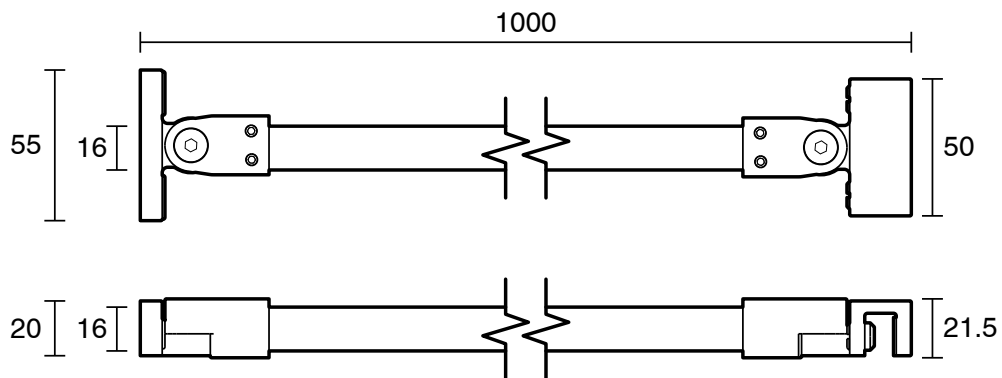

KADO

Kado Lux Shower Screen Support Bar 1000mm Brushed Brass

1705972

SPECIFICATIONS

Recommended Use	Residential;Commercial
Colour Finish	Brushed Brass
Primary Material	Stainless Steel
Mounting	Wall;Product Surface

WARRANTY

Residential & Commercial Use (Years)	25
Spare Parts & Labour (Years)	1

Please refer to Kado Warranty Page for full Terms and Conditions

Dimensions are nominal measurements only.

CLEANING RECOMMENDATIONS:

We recommend the use of soapy water or approved cleaners. This product should not be cleaned with abrasive materials. Damage caused by any improper treatment is not covered by the product warranty. Refer to Warranty Conditions

Disclaimer: Products in this specification manual must by regulation be installed by licensed and registered trade people. The manufacturer/distributor reserves the right to vary specifications or delete models from their range without prior notification. Dimensions are nominal measurements only. Dimensions and set-outs listed are correct at time of publication however the manufacturer/distributor takes no responsibility for printing errors.

Published 01/04/2026

To see the complete Kado range go to www.reece.com.au