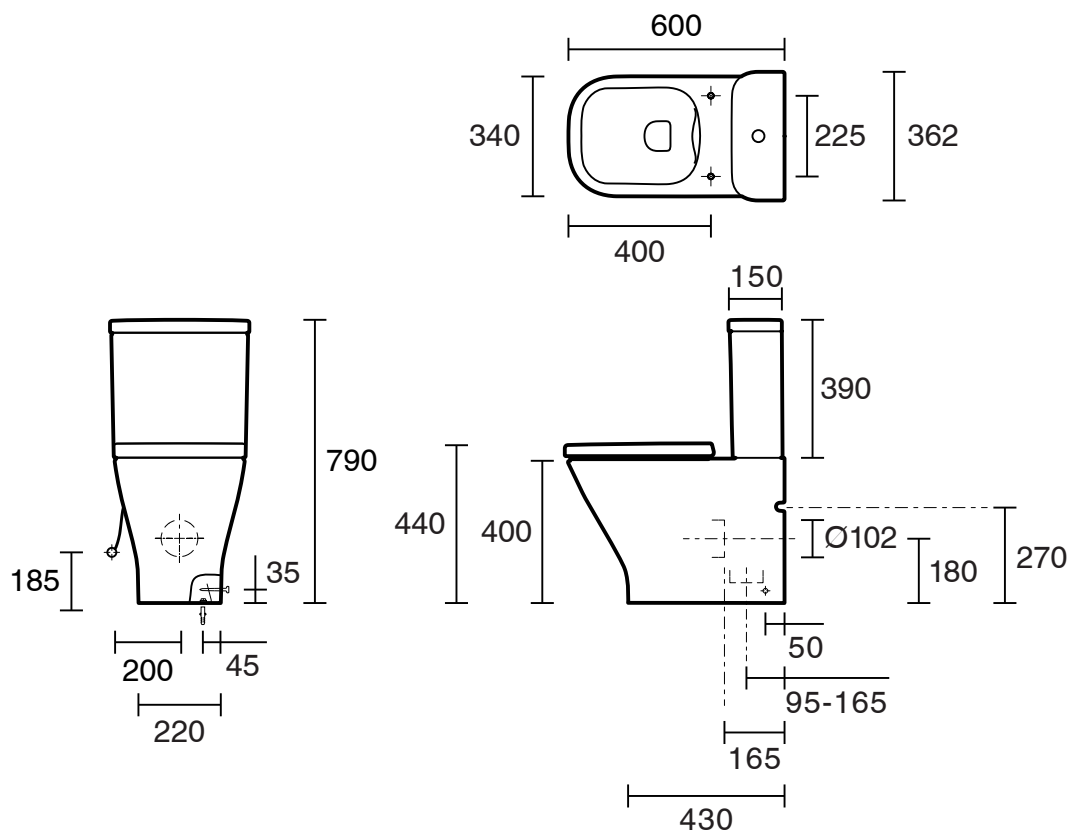

Roca The Gap Square Close Coupled Back to Wall Bottom Inlet Soft Close Quick Release Toilet Seat

9508052

SPECIFICATIONS

Recommended Use	Residential;Commercial
Rim Configuration	Rimless
Pan Outlet Type	P Trap;S Trap
Pan Material	Vitreous China
Pan Weight (kg)	25
Toilet Seat Type	Soft Close;Quick Release
Toilet Seat Material	Urea

WARRANTY

Residential & Commercial Use (Years)	25
Spare Parts & Labour (Years)	1

Please refer to Roca Warranty page for full Terms and Conditions

Dimensions are nominal measurements only.

CLEANING RECOMMENDATIONS:

We recommend the use of soapy water or approved cleaners. This product should not be cleaned with abrasive materials. Damage caused by any improper treatment is not covered by the product warranty. Refer to Warranty Conditions

Disclaimer: Products in this specification manual must by regulation be installed by licensed and registered trade people. The manufacturer/distributor reserves the right to vary specifications or delete models from their range without prior notification. Dimensions are nominal measurements only. Dimensions and set-outs listed are correct at time of publication however the manufacturer/distributor takes no responsibility for printing errors.

Published 22/05/2026

To see the complete Roca range go to
www.reece.com.au