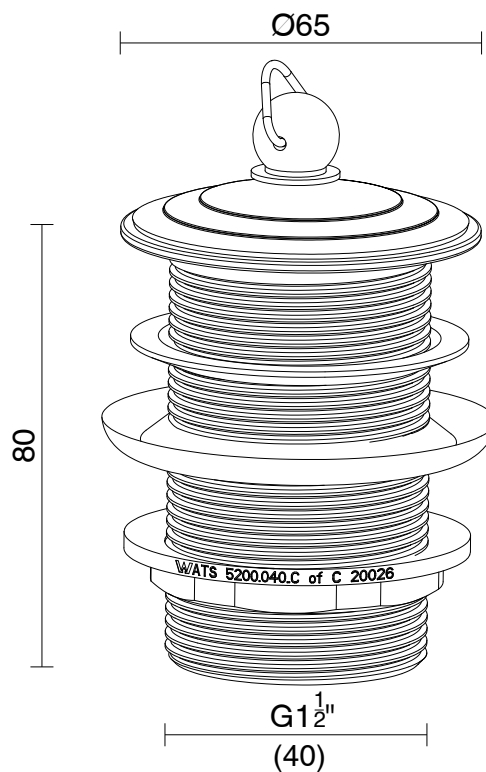

WARRANTY

Parts Replacement Only - excludes labour costs (Years) 1

Please refer to Mizu Warranty page for full Terms and Conditions