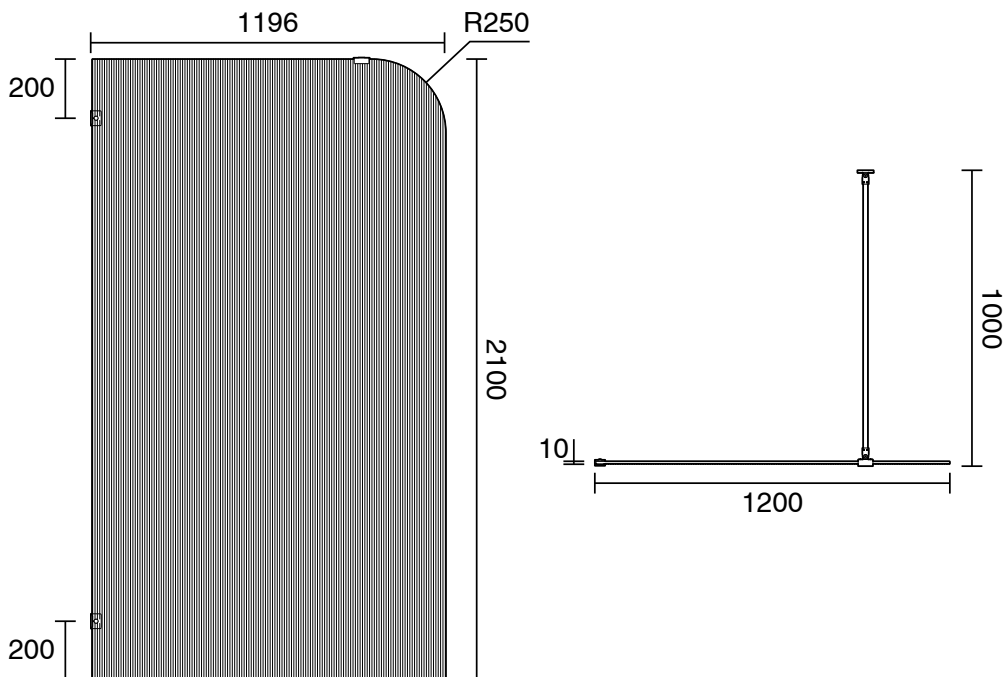

KADO

Kado Lux Frameless Curved Left Fluted Panel with Wall Clips 1200mm Brushed Gunmetal

1710163

SPECIFICATIONS

Recommended Use	Residential;Commercial
Colour Finish	Clear;Brushed Gunmetal
Primary Material	Glass
Frame Configuration	Frameless
Screen Shape	Curved
Screen Appearance	Fluted
Screen Fixing	Clips
Mounting	Wall

WARRANTY

Residential & Commercial Use (Years)	7
Spare Parts & Labour (Years)	1

Please refer to Kado Warranty Page for full Terms and Conditions

Dimensions are nominal measurements only.

CLEANING RECOMMENDATIONS:

We recommend the use of soapy water or approved cleaners. This product should not be cleaned with abrasive materials. Damage caused by any improper treatment is not covered by the product warranty. Refer to Warranty Conditions

Disclaimer: Products in this specification manual must by regulation be installed by licensed and registered trade people. The manufacturer/distributor reserves the right to vary specifications or delete models from their range without prior notification. Dimensions are nominal measurements only. Dimensions and set-outs listed are correct at time of publication however the manufacturer/distributor takes no responsibility for printing errors.

Published 01/04/2026

To see the complete Kado range go to www.reece.com.au