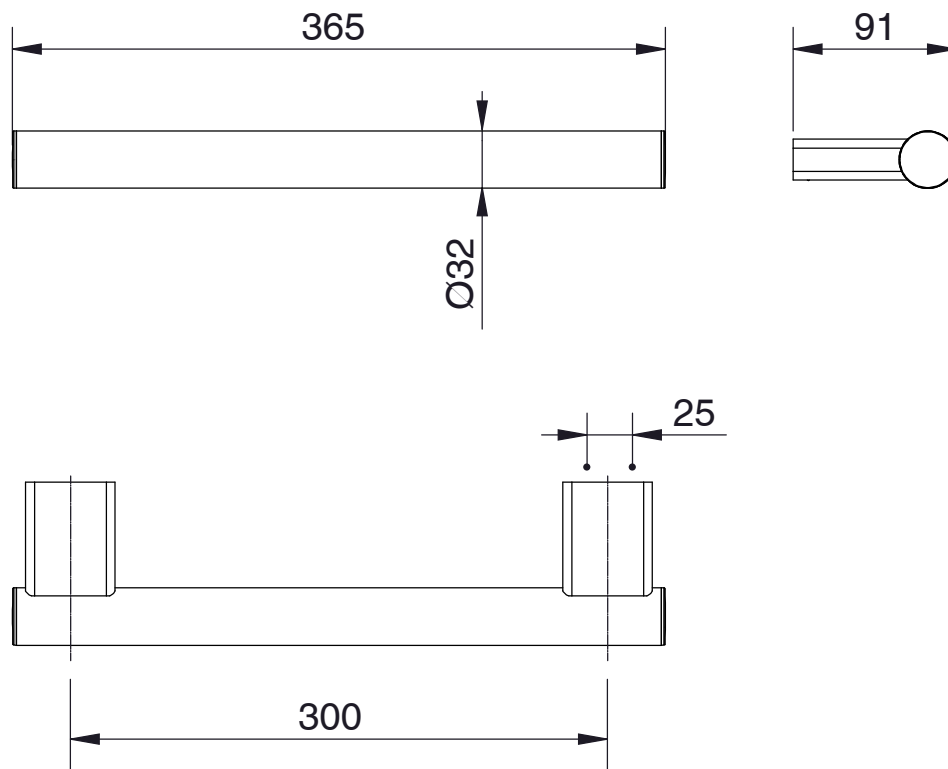

Dimensions are nominal measurements only.

CLEANING RECOMMENDATIONS:

We recommend the use of soapy water or approved cleaners. This product should not be cleaned with abrasive materials. Damage caused by any improper treatment is not covered by the product warranty. Refer to Warranty Conditions

Disclaimer: Products in this specification manual must by regulation be installed by licensed and registered trade people. The manufacturer/distributor reserves the right to vary specifications or delete models from their range without prior notification. Dimensions are nominal measurements only. Dimensions and set-outs listed are correct at time of publication however the manufacturer/distributor takes no responsibility for printing errors.

Published 01/04/2026

To see the complete Mizu range go to www.reece.com.au