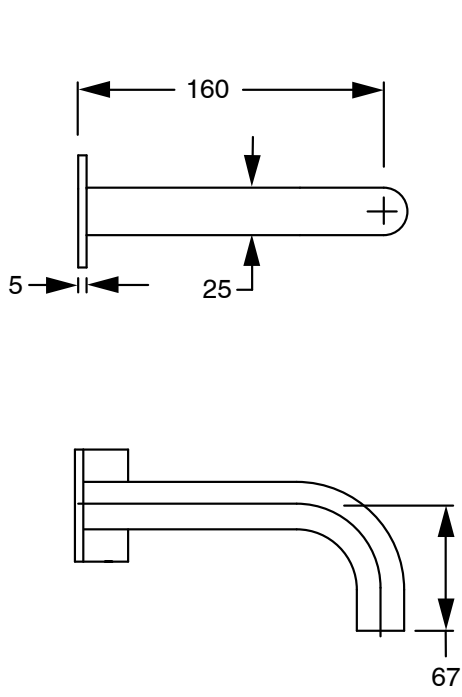

SUSSEX

Sussex Pure Progressive Wall Basin Mixer System 160mm PVD Brushed Gold (3 Star) Lead Free

50448

SPECIFICATIONS

Recommended Use	Residential;Commercial
Colour Finish	Brushed Gold
Primary Material	Lead Free Brass
Recommended Pressure Range	150 - 500 kPa as per AS3500
Max Continuous Working Temperature (deg C)	65
Min Continuous Working Temperature (deg C)	1

WARRANTY

Residential Use (Years)	40
Commercial Use (Years)	10

Please refer to Sussex Warranty page for full Terms and Conditions

Dimensions are nominal measurements only.

CLEANING RECOMMENDATIONS:

We recommend the use of soapy water or approved cleaners. This product should not be cleaned with abrasive materials. Damage caused by any improper treatment is not covered by the product warranty. Refer to Warranty Conditions

Disclaimer: Products in this specification manual must by regulation be installed by licensed and registered trade people. The manufacturer/distributor reserves the right to vary specifications or delete models from their range without prior notification. Dimensions are nominal measurements only. Dimensions and set-outs listed are correct at time of publication however the manufacturer/distributor takes no responsibility for printing errors.

Published 07/05/2026

To see the complete Sussex range go to www.reece.com.au