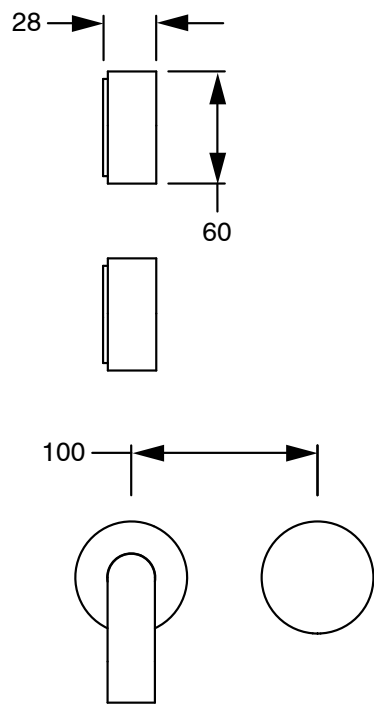

SUSSEX

Sussex Pure Progressive Wall Basin Mixer System 160mm PVD Brushed Gold (3 Star) Lead Free

50448

SPECIFICATIONS

Recommended Use	Residential;Commercial
Colour Finish	Brushed Gold
Primary Material	Lead Free Brass
Recommended Pressure Range	150 - 500 kPa as per AS3500
Max Continuous Working Temperature (deg C)	65
Min Continuous Working Temperature (deg C)	1

WARRANTY

Residential Use (Years)	40
Commercial Use (Years)	10

Please refer to Sussex Warranty page for full Terms and Conditions

Dimensions are nominal measurements only.

CLEANING RECOMMENDATIONS:

We recommend the use of soapy water or approved cleaners. This product should not be cleaned with abrasive materials. Damage caused by any improper treatment is not covered by the product warranty. Refer to Warranty Conditions

Disclaimer: Products in this specification manual must by regulation be installed by licensed and registered trade people. The manufacturer/distributor reserves the right to vary specifications or delete models from their range without prior notification. Dimensions are nominal measurements only. Dimensions and set-outs listed are correct at time of publication however the manufacturer/distributor takes no responsibility for printing errors.

Published 07/05/2026

To see the complete Sussex range go to www.reece.com.au