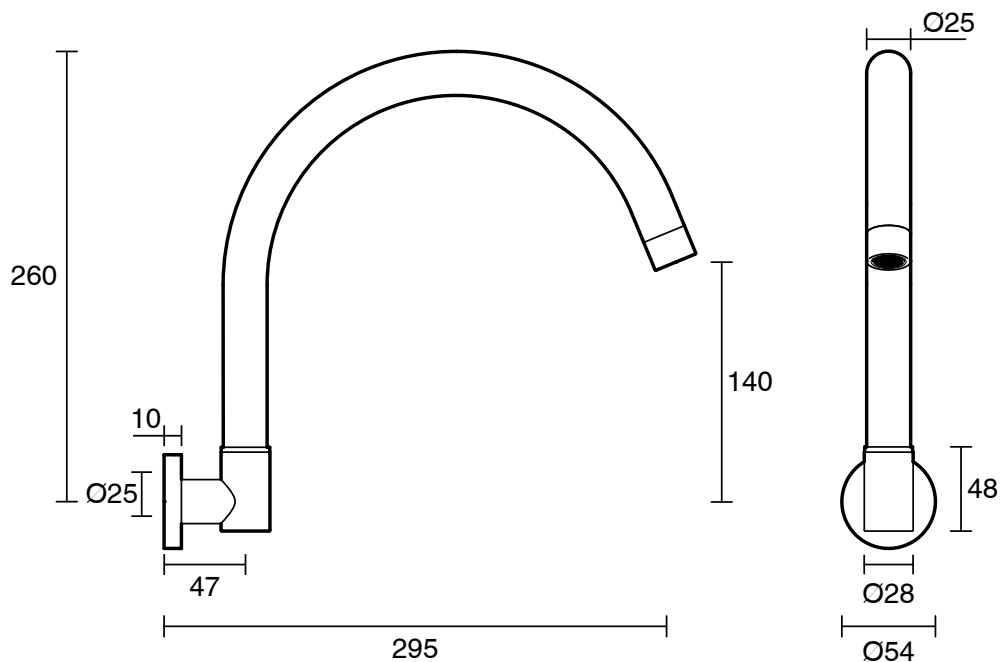

## Scala Wall Spa Outlet Curved PVD Brushed Gold Lead Free

52721

SPECIFICATIONS	
Recommended Use	Residential;Commercial
Colour Finish	Brushed Gold
Primary Material	Lead Free Brass
Recommended Pressure Range	150 - 500 kPa as per AS3500
Max Continuous Working Temperature (deg C)	65
Min Continuous Working Temperature (deg C)	1
WARRANTY	
Residential Use (Years)	40
Commercial Use (Years)	10
<i>Please refer to Sussex Warranty page for full Terms and Conditions</i>	

Dimensions are nominal measurements only.