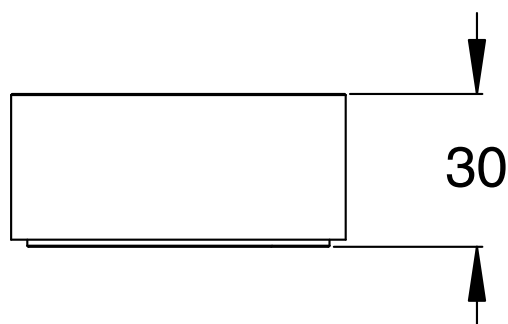

SUSSEX

Sussex Pure Progressive Top Mount Hob Mixer with Linear Textured Handles
PVD Brushed Gunmetal Lead Free
50661

SPECIFICATIONS

Recommended Use	Residential;Commercial
Colour Finish	Brushed Gunmetal
Primary Material	Lead Free Brass
Recommended Pressure Range	150 - 500 kPa as per AS3500
Max Continuous Working Temperature (deg C)	65
Min Continuous Working Temperature (deg C)	1

WARRANTY

Residential Use (Years)	40
Commercial Use (Years)	10

Please refer to Sussex Warranty page for full Terms and Conditions

Dimensions are nominal measurements only.

CLEANING RECOMMENDATIONS:

We recommend the use of soapy water or approved cleaners. This product should not be cleaned with abrasive materials. Damage caused by any improper treatment is not covered by the product warranty. Refer to Warranty Conditions

Disclaimer: Products in this specification manual must by regulation be installed by licensed and registered trade people. The manufacturer/distributor reserves the right to vary specifications or delete models from their range without prior notification. Dimensions are nominal measurements only. Dimensions and set-outs listed are correct at time of publication however the manufacturer/distributor takes no responsibility for printing errors.

Published 07/05/2026

To see the complete Sussex range go to www.reece.com.au