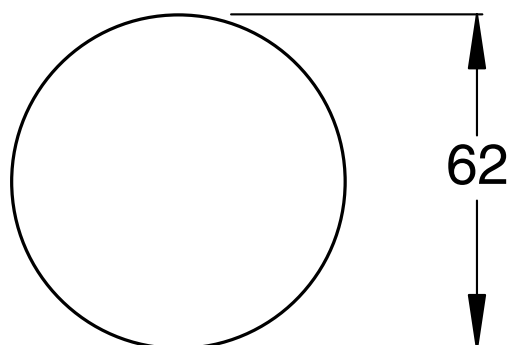

SUSSEX

Sussex Pure Progressive Top Mount Hob Mixer with Linear Textured Handles
PVD Brushed Gunmetal Lead Free
50661

SPECIFICATIONS

Recommended Use	Residential;Commercial
Colour Finish	Brushed Gunmetal
Primary Material	Lead Free Brass
Recommended Pressure Range	150 - 500 kPa as per AS3500
Max Continuous Working Temperature (deg C)	65
Min Continuous Working Temperature (deg C)	1

WARRANTY

Residential Use (Years)	40
Commercial Use (Years)	10

Please refer to Sussex Warranty page for full Terms and Conditions

Dimensions are nominal measurements only.

CLEANING RECOMMENDATIONS:

We recommend the use of soapy water or approved cleaners. This product should not be cleaned with abrasive materials. Damage caused by any improper treatment is not covered by the product warranty. Refer to Warranty Conditions

Disclaimer: Products in this specification manual must by regulation be installed by licensed and registered trade people. The manufacturer/distributor reserves the right to vary specifications or delete models from their range without prior notification. Dimensions are nominal measurements only. Dimensions and set-outs listed are correct at time of publication however the manufacturer/distributor takes no responsibility for printing errors.

Published 07/05/2026

To see the complete Sussex range go to www.reece.com.au