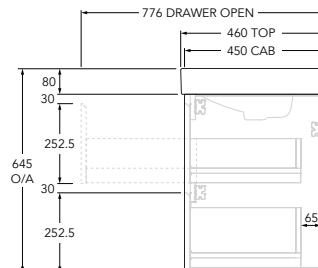

WARRANTY

Residential Use (Years)	10
Commercial Use (Years)	1
Spare Parts & Labour (Years)	1

Please refer to Roca Warranty page for full Terms and Conditions