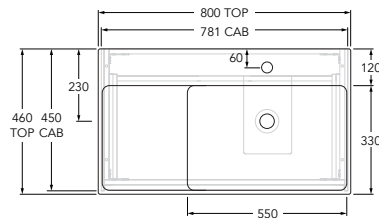

WARRANTY

Residential Use (Years)	10
Commercial Use (Years)	1
Spare Parts & Labour (Years)	1

Please refer to Roca Warranty page for full Terms and Conditions