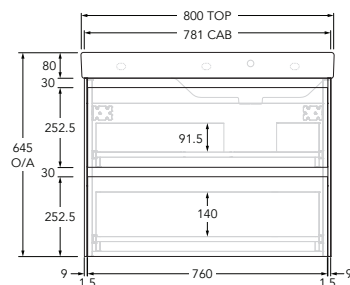

WARRANTY

Residential Use (Years)	10
Commercial Use (Years)	1
Spare Parts & Labour (Years)	1

Please refer to Roca Warranty page for full Terms and Conditions