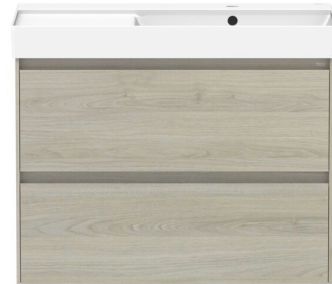

Roca Ona Vanity All Drawer Twin Right Hand Bowl 800mm Light Oak

21207

SPECIFICATIONS

Recommended Use	Residential;Commercial
Mounting	Wall
Basin Included	Yes
Bowl Configuration	Right Hand
Number of Bowls	Single
Taphole Options	One
Door/Drawer Configuration	Drawers Only
Door/Drawer Options	2 Drawers
Cabinet Material	Laminate (Woodgrain)
Cabinet Colour	Light Oak
Basin Material	Fine Ceramic
Basin Colour	White
Overflow Included	Yes
Plug & Waste Included	No
Plug & Waste Size	32mm x 40mm