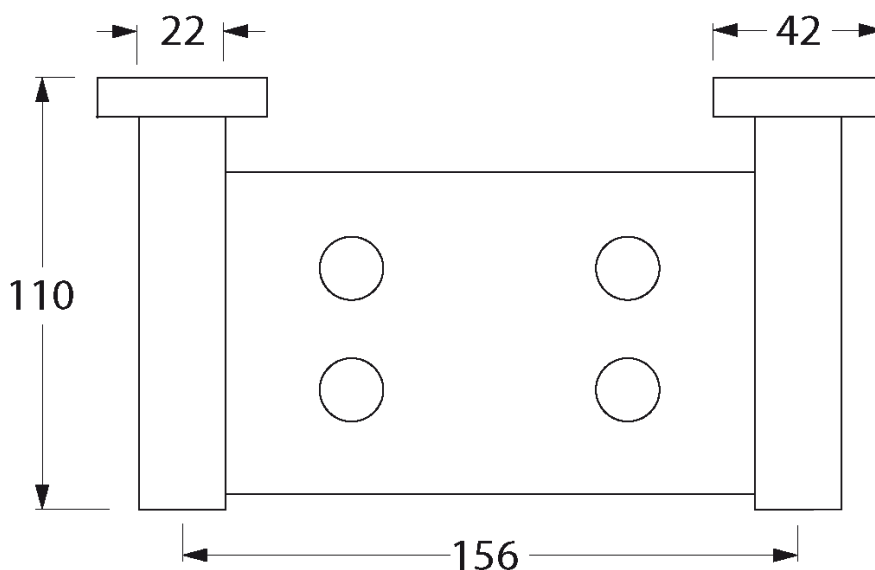

SUSSEX

Sussex Scala Toothbrush Holder Chrome

2261356

SPECIFICATIONS	
Recommended Use	Residential;Commercial
Colour Finish	Polished Chrome
Primary Material	Glass
WARRANTY	
Residential Use (Years)	40
Commercial Use (Years)	10
<i>Please refer to Sussex Warranty page for full Terms and Conditions</i>	