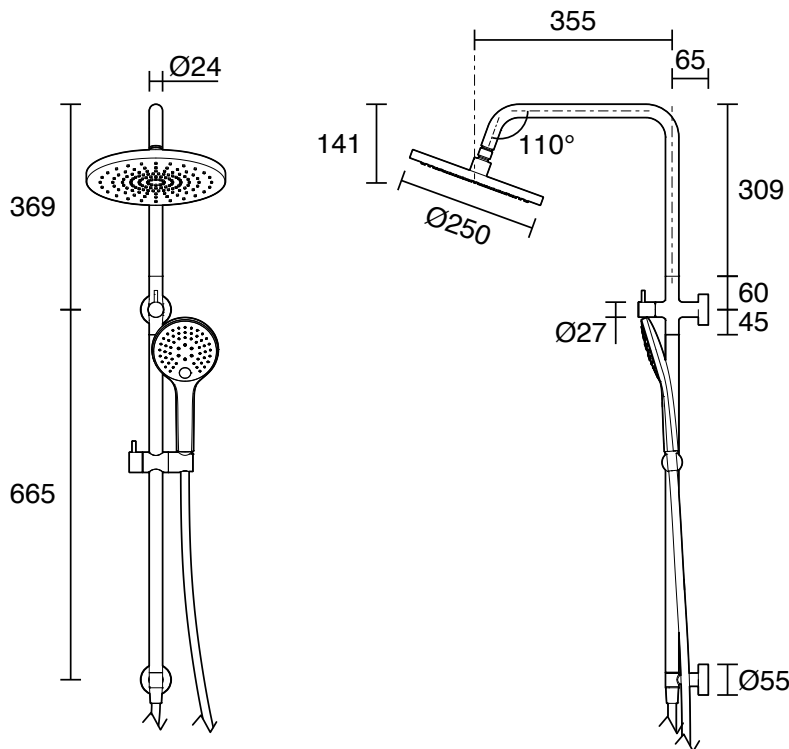

mizu

Mizu Drift Twin Rail Shower 250mm ABS Overhead with Top Rail Water Inlet Brushed Gunmetal (5 Star)

4205579

SPECIFICATIONS	
Recommended Use	Residential;Commercial
Colour Finish	Brushed Gunmetal
Primary Material	Brass
Recommended Pressure Range	150 - 500 kPa as per AS3500
Max Continuous Working Temperature (deg C)	60
Min Continuous Working Temperature (deg C)	5
WARRANTY	
Residential & Commercial Use (Years)	25
Spare Parts & Labour (Years)	1

Please refer to Mizu Warranty page for full Terms and Conditions

Dimensions are nominal measurements only.

CLEANING RECOMMENDATIONS:

We recommend the use of soapy water or approved cleaners. This product should not be cleaned with abrasive materials. Damage caused by any improper treatment is not covered by the product warranty. Refer to Warranty Conditions

Disclaimer: Products in this specification manual must by regulation be installed by licensed and registered trade people. The manufacturer/distributor reserves the right to vary specifications or delete models from their range without prior notification. Dimensions are nominal measurements only. Dimensions and set-outs listed are correct at time of publication however the manufacturer/distributor takes no responsibility for printing errors.

Published 01/04/2026

To see the complete Mizu range go to www.reece.com.au