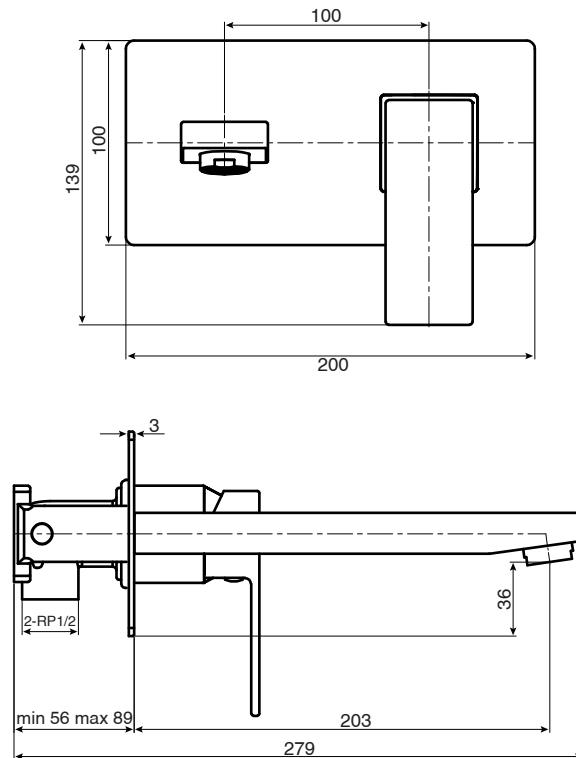

mizu

Mizu Bloc MK2 Wall Basin Mixer Tap Set Matte Black (4 Star)

9508086

SPECIFICATIONS

Recommended Use	Residential;Commercial
Colour Finish	Matte Black
Primary Material	Brass
Recommended Pressure Range	150 - 500 kPa as per AS3500
Max Continuous Working Temperature (deg C)	80
Min Continuous Working Temperature (deg C)	5

WARRANTY

Residential & Commercial Use (Years)	25
Spare Parts & Labour (Years)	1

Please refer to Mizu Warranty page for full Terms and Conditions

Dimensions are nominal measurements only.

CLEANING RECOMMENDATIONS:

We recommend the use of soapy water or approved cleaners. This product should not be cleaned with abrasive materials. Damage caused by any improper treatment is not covered by the product warranty. Refer to Warranty Conditions

Disclaimer: Products in this specification manual must by regulation be installed by licensed and registered trade people. The manufacturer/distributor reserves the right to vary specifications or delete models from their range without prior notification. Dimensions are nominal measurements only. Dimensions and set-outs listed are correct at time of publication however the manufacturer/distributor takes no responsibility for printing errors.

Published 01/04/2026

To see the complete Mizu range go to www.reece.com.au