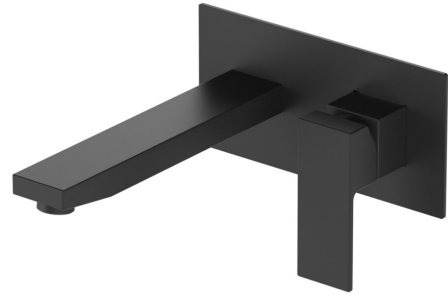

mizu

Mizu Bloc MK2 Wall Basin Mixer Tap Set Matte Black (4 Star)

9508086

SPECIFICATIONS

Recommended Use	Residential;Commercial
Colour Finish	Matte Black
Primary Material	Brass
Recommended Pressure Range	150 - 500 kPa as per AS3500
Max Continuous Working Temperature (deg C)	80
Min Continuous Working Temperature (deg C)	5

WARRANTY

Residential & Commercial Use (Years)	25
Spare Parts & Labour (Years)	1

Please refer to Mizu Warranty page for full Terms and Conditions

Dimensions are nominal measurements only.

CLEANING RECOMMENDATIONS:

We recommend the use of soapy water or approved cleaners. This product should not be cleaned with abrasive materials. Damage caused by any improper treatment is not covered by the product warranty. Refer to Warranty Conditions

Disclaimer: Products in this specification manual must by regulation be installed by licensed and registered trade people. The manufacturer/distributor reserves the right to vary specifications or delete models from their range without prior notification. Dimensions are nominal measurements only. Dimensions and set-outs listed are correct at time of publication however the manufacturer/distributor takes no responsibility for printing errors.

Published 01/04/2026

To see the complete Mizu range go to www.reece.com.au