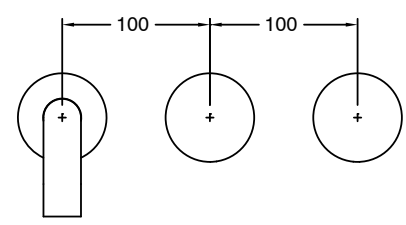

SUSSEX

Sussex Pure Wall Basin Hostess System 200mm Right Hand Brushed Gunmetal (3 Star)

2281297

SPECIFICATIONS

Recommended Use	Residential;Commercial
Colour Finish	Brushed Gunmetal
Primary Material	DR Brass
Recommended Pressure Range	150 - 500 kPa as per AS3500
Max Continuous Working Temperature (deg C)	65
Min Continuous Working Temperature (deg C)	1

WARRANTY

Residential Use (Years)	40
Commercial Use (Years)	10

Please refer to Sussex Warranty page for full Terms and Conditions

Dimensions are nominal measurements only.

CLEANING RECOMMENDATIONS:

We recommend the use of soapy water or approved cleaners. This product should not be cleaned with abrasive materials. Damage caused by any improper treatment is not covered by the product warranty. Refer to Warranty Conditions

Disclaimer: Products in this specification manual must by regulation be installed by licensed and registered trade people. The manufacturer/distributor reserves the right to vary specifications or delete models from their range without prior notification. Dimensions are nominal measurements only. Dimensions and set-outs listed are correct at time of publication however the manufacturer/distributor takes no responsibility for printing errors.

Published 16/04/2026

To see the complete Sussex range go to www.reece.com.au