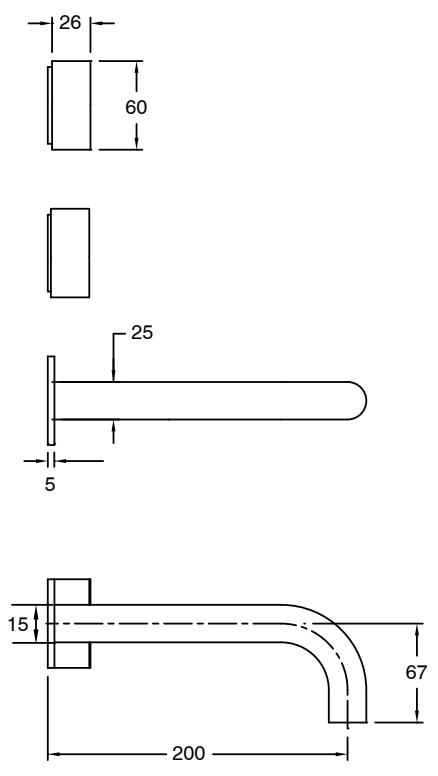

SUSSEX

Sussex Pure Wall Basin Hostess System 200mm Right Hand Brushed Gunmetal (3 Star)

2281297

SPECIFICATIONS

Recommended Use	Residential;Commercial
Colour Finish	Brushed Gunmetal
Primary Material	DR Brass
Recommended Pressure Range	150 - 500 kPa as per AS3500
Max Continuous Working Temperature (deg C)	65
Min Continuous Working Temperature (deg C)	1

WARRANTY

Residential Use (Years)	40
Commercial Use (Years)	10

Please refer to Sussex Warranty page for full Terms and Conditions

Dimensions are nominal measurements only.

CLEANING RECOMMENDATIONS:

We recommend the use of soapy water or approved cleaners. This product should not be cleaned with abrasive materials. Damage caused by any improper treatment is not covered by the product warranty. Refer to Warranty Conditions

Disclaimer: Products in this specification manual must by regulation be installed by licensed and registered trade people. The manufacturer/distributor reserves the right to vary specifications or delete models from their range without prior notification. Dimensions are nominal measurements only. Dimensions and set-outs listed are correct at time of publication however the manufacturer/distributor takes no responsibility for printing errors.

Published 16/04/2026

To see the complete Sussex range go to www.reece.com.au