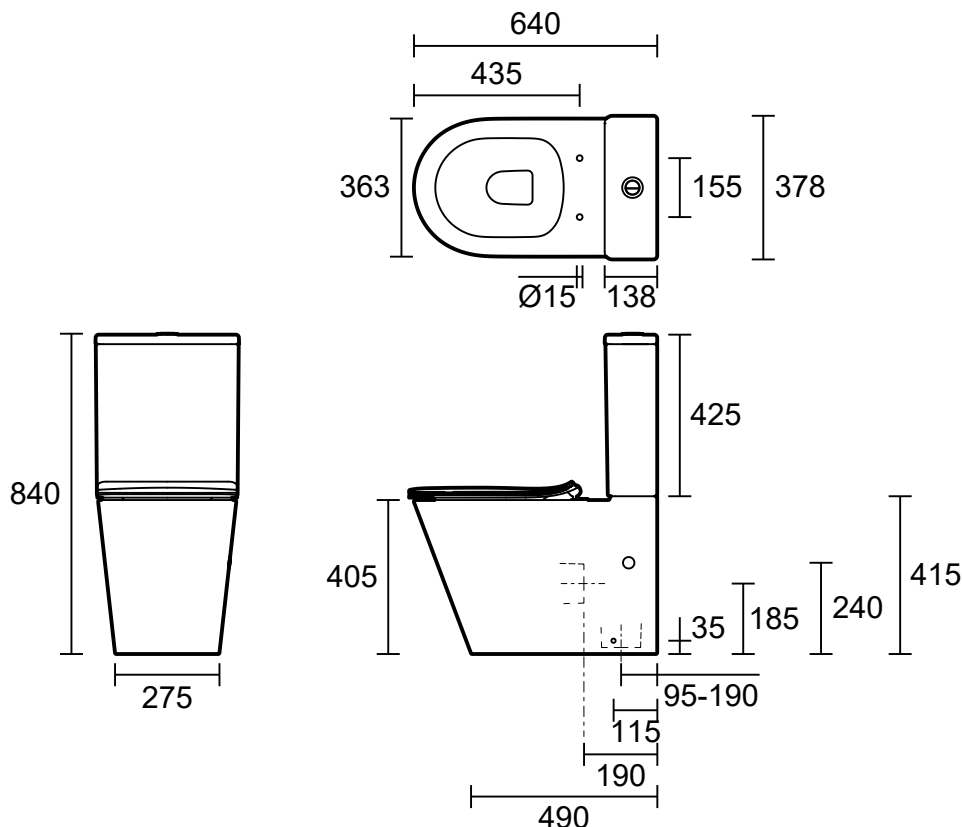

Posh Solus Close Coupled Back to Wall Rimless Bottom Inlet Toilet Suite with Soft Close Quick Release Thin Seat (4 Star)

26795

SPECIFICATIONS

Recommended Use	Residential;Commercial
Rim Configuration	Rimless
Water Inlet Position	Bottom
Outlet Type	P Trap;S Trap
Pan Material	Vitreous China
Toilet Seat Type	Soft Close;Quick Release;Thin
Toilet Seat Material	Urea

WARRANTY

Residential & Commercial Use (Years)	25
Spare Parts & Labour (Years)	1

Please refer to Posh Warranty Page for full Terms and Conditions

Dimensions are nominal measurements only.

CLEANING RECOMMENDATIONS:

We recommend the use of soapy water or approved cleaners. This product should not be cleaned with abrasive materials. Damage caused by any improper treatment is not covered by the product warranty. Refer to Warranty Conditions

Disclaimer: Products in this specification manual must by regulation be installed by licensed and registered trade people. The manufacturer/distributor reserves the right to vary specifications or delete models from their range without prior notification. Dimensions are nominal measurements only. Dimensions and set-outs listed are correct at time of publication however the manufacturer/distributor takes no responsibility for printing errors.

Published 01/04/2026

To see the complete Posh range go to www.reece.com.au