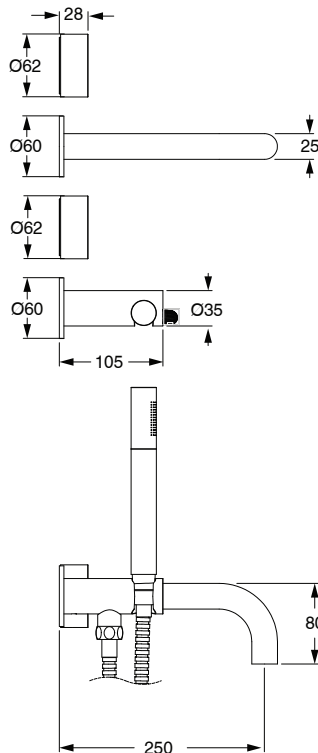

SUSSEX

Sussex Pure Progressive Bath Mixer Tap System 250mm with Handshower Right Hand and Cirque Textured Handles Chrome (3 Star) 2224734

SPECIFICATIONS	
Recommended Use	Residential;Commercial
Colour Finish	Polished Chrome
Primary Material	DR Brass
Recommended Pressure Range	150 - 500 kPa as per AS3500
Max Continuous Working Temperature (deg C)	65
Min Continuous Working Temperature (deg C)	1
WARRANTY	
Residential Use (Years)	40
Commercial Use (Years)	10

Please refer to Sussex Warranty page for full Terms and Conditions