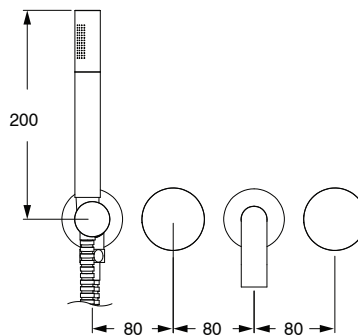

SUSSEX

Sussex Pure Progressive Bath Mixer Tap System 250mm with Handshower Right Hand and Cirque Textured Handles Chrome (3 Star) 2224734

SPECIFICATIONS	
Recommended Use	Residential;Commercial
Colour Finish	Polished Chrome
Primary Material	DR Brass
Recommended Pressure Range	150 - 500 kPa as per AS3500
Max Continuous Working Temperature (deg C)	65
Min Continuous Working Temperature (deg C)	1
WARRANTY	
Residential Use (Years)	40
Commercial Use (Years)	10

Please refer to Sussex Warranty page for full Terms and Conditions