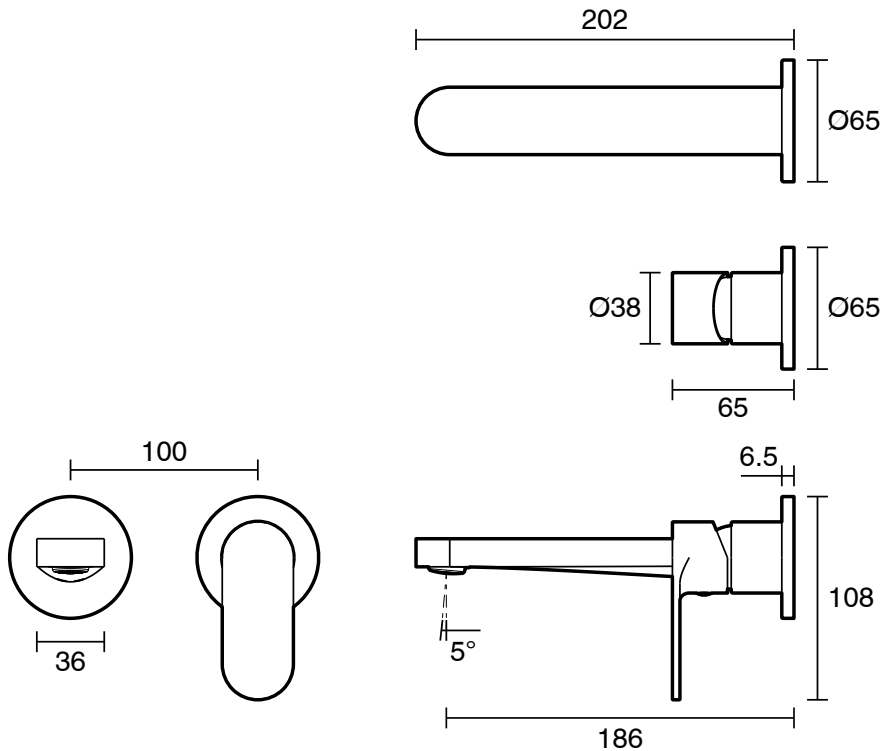

mizu

Mizu Soothe MK2 Wall Basin/Bath Mixer Set 2 Piece Kit Matte Black (6 Star) Lead Free

9512396

SPECIFICATIONS

Recommended Use	Residential;Commercial
Colour Finish	Matte Black
Primary Material	Lead Free Brass
Recommended Pressure Range	150 - 500 kPa as per AS3500
Max Continuous Working Temperature (deg C)	70
Min Continuous Working Temperature (deg C)	5

WARRANTY

Residential & Commercial Use (Years)	25
Spare Parts & Labour (Years)	1

Please refer to Mizu Warranty page for full Terms and Conditions

Dimensions are nominal measurements only.

CLEANING RECOMMENDATIONS:

We recommend the use of soapy water or approved cleaners. This product should not be cleaned with abrasive materials. Damage caused by any improper treatment is not covered by the product warranty. Refer to Warranty Conditions

Disclaimer: Products in this specification manual must by regulation be installed by licensed and registered trade people. The manufacturer/distributor reserves the right to vary specifications or delete models from their range without prior notification. Dimensions are nominal measurements only. Dimensions and set-outs listed are correct at time of publication however the manufacturer/distributor takes no responsibility for printing errors.

Published 01/04/2026

To see the complete Mizu range go to www.reece.com.au