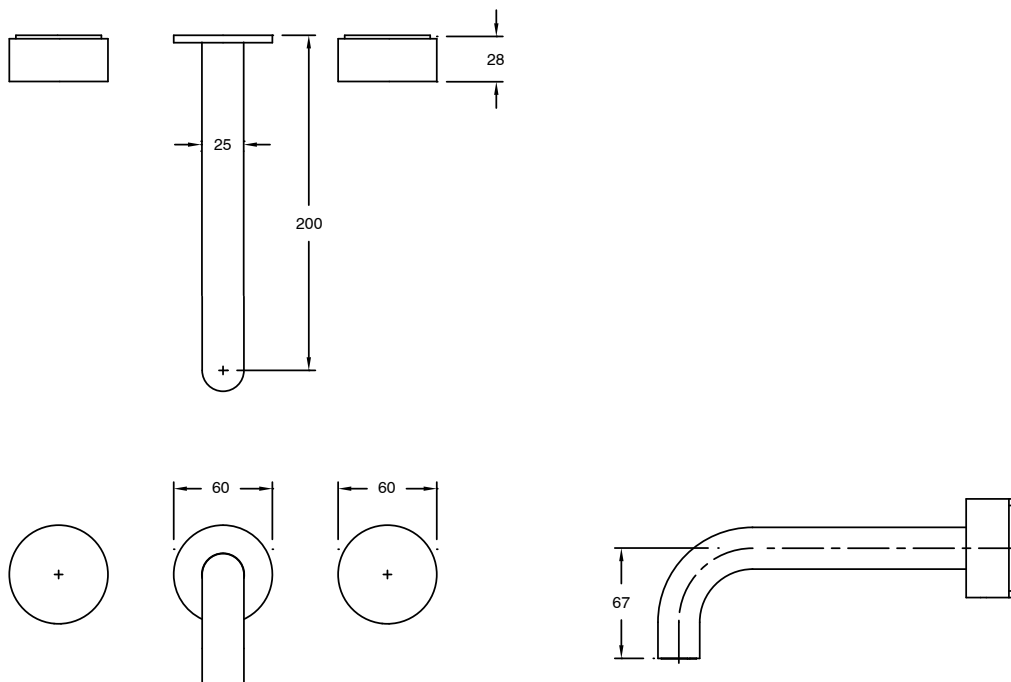

SUSSEX

Sussex Pure Bath Set 200mm PVD Brushed Gold Lead Free

47091

SPECIFICATIONS

Recommended Use	Residential;Commercial
Colour Finish	Brushed Gold
Primary Material	Lead Free Brass
Recommended Pressure Range	150 - 500 kPa as per AS3500
Max Continuous Working Temperature (deg C)	65
Min Continuous Working Temperature (deg C)	1

WARRANTY

Residential Use (Years)	40
Commercial Use (Years)	10

Please refer to Sussex Warranty page for full Terms and Conditions

Dimensions are nominal measurements only.

CLEANING RECOMMENDATIONS:

We recommend the use of soapy water or approved cleaners. This product should not be cleaned with abrasive materials. Damage caused by any improper treatment is not covered by the product warranty. Refer to Warranty Conditions

Disclaimer: Products in this specification manual must by regulation be installed by licensed and registered trade people. The manufacturer/distributor reserves the right to vary specifications or delete models from their range without prior notification. Dimensions are nominal measurements only. Dimensions and set-outs listed are correct at time of publication however the manufacturer/distributor takes no responsibility for printing errors.

Published 14/05/2026

To see the complete Sussex range go to
www.reece.com.au