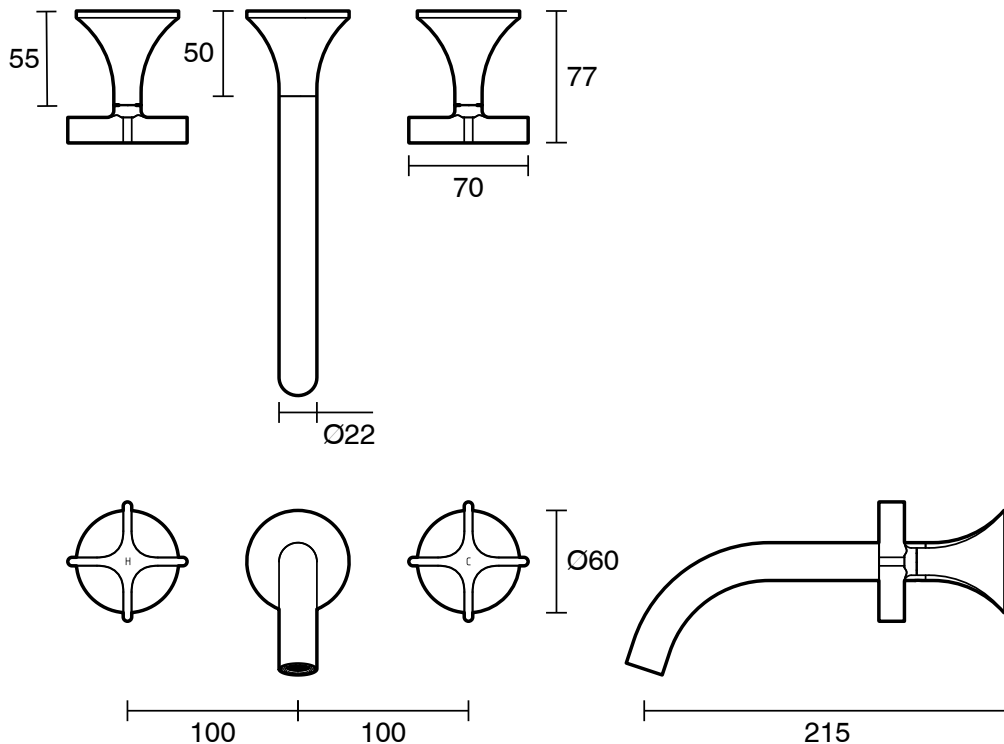

SUSSEX

Sussex Oria Cross Wall Bath Set 215mm PVD Brushed Nickel

2266333

SPECIFICATIONS	
Recommended Use	Residential;Commercial
Colour Finish	Brushed Nickel
Primary Material	DR Brass
Recommended Pressure Range	150 - 500 kPa as per AS3500
Max Continuous Working Temperature (deg C)	65
Min Continuous Working Temperature (deg C)	1
WARRANTY	
Residential Use (Years)	40
Commercial Use (Years)	10
<i>Please refer to Sussex Warranty page for full Terms and Conditions</i>	